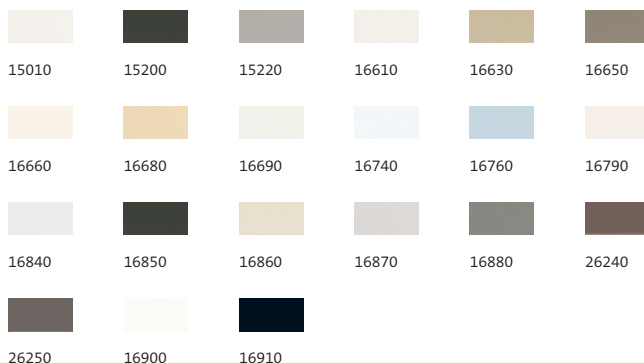

Mosa.

ARCHITESSA

an Architectural Ceramics brand

Wall tiles 6 x 12 inch

Experience the iconic 6 x 12 inch wall tile size

A horizontal arrangement of 6 x 12 inch wall tiles reinforces the spatial effect. It forms an ideal basis for interiors in which every object remains eye-catching.

Global Collection

Colors

Matt Collection

15thirty Greys

TECHNICAL INFORMATION

TYPE: CERAMIC
ORIGIN: NETHERLANDS
EDGE: PRESSED
THICKNESS: 7.1MM
LOOK: MONOCHROMATIC
SHADE VARIATION: 1 - MONOCHROMATIC
SURFACE ABRASION: N/A
TRAFFIC RATING: NOT RECOMMENDED FOR FLOORS