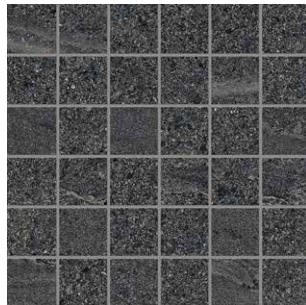

## COLORS

---

White

White Chisel

Beige

Beige Chisel

Ash

Ash Chisel

Charcoal

Charcoal Chisel

## MOSAICS

---

White 2x2 Square

Beige 2x2 Square

Ash 2x2 Square

Charcoal 2x2 Square