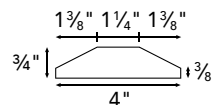

THRESHOLDS — DOUBLE HOLLYWOOD

M128617	4x36x3/4 BIANCO GIOIA THRESHOLD DOUBLE HOLLYWOOD	270
§ M133241	4x48x3/4 BIANCO GIOIA THRESHOLD DOUBLE HOLLYWOOD	276