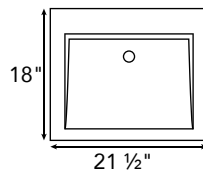

CNST-001
18" CREMA NOVA SHOWER SEAT
18" x 18" x 1 3/16"
271

SKFT004
CREMA NOVA RECTANGULAR SINK
18" x 21 1/2" x 4"
281

SILLS — 5 mm DOUBLE BEVELED

M212636	6x36x3/4 CREMA NOVA SILL DOUBLE BEVELED	268
§ M212656	6x56x3/4 CREMA NOVA SILL DOUBLE BEVELED	275
§ M212674	6x74x3/4 CREMA NOVA SILL DOUBLE BEVELED	276