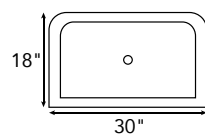

SKFSC001
IVORY FARM SINK WITH CARVING
18" x 30" x 10"
305