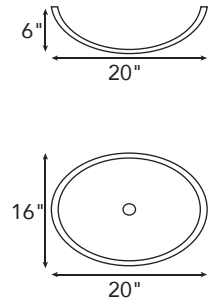

SKSF002
NOCHE ANTICATO CYLINDER SINK
Ø16" x 6"
291