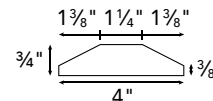

T450236	2x36x3/8 ESPRESSO THRESHOLD DOUBLE BEVELED	222
T450436	4x36x5/8 ESPRESSO THRESHOLD DOUBLE BEVELED	270
§ T450448	4x48x5/8 ESPRESSO THRESHOLD DOUBLE BEVELED	274

THRESHOLDS — DOUBLE HOLLYWOOD

T448114	4x36x3/4 ESPRESSO THRESHOLD DOUBLE HOLLYWOOD	270
---------	--	-----