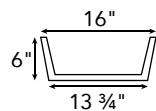

SKRC002
NOCHE ROUGH CONICAL CYLINDER SINK
Ø16" x 6"
281