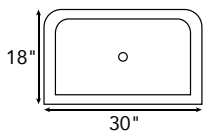

IVORY LIGHT TRAVERTINE

SKF001
IVORY FARM SINK
18" x 30" x 10"
304