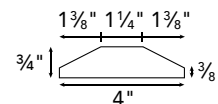

THRESHOLDS — DOUBLE HOLLYWOOD

M961741	4x36x3/4 WHITE MARBLE THRESHOLD DOUBLE HOLLYWOOD	270
§ M988678	4x48x3/4 WHITE MARBLE THRESHOLD DOUBLE HOLLYWOOD	276