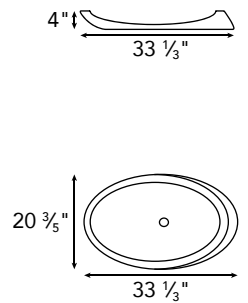

SKE-002
NOCHE ELIPS SINK
 20 3/5" x 33 1/3" x 4"
 304

SKFSC002
NOCHE FARM SINK WITH CARVING
 18" x 30" x 10"
 305

SKF002
NOCHE FARM SINK
 18" x 30" x 10"
 304

NOCHE TRAVERTINE

PENCIL LINER

P136712 NOCHE PENCIL LINER HONED