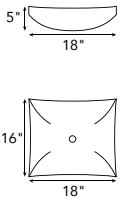

SKFT003
ABSOLUTE BLACK RECTANGULAR SINK POLISHED/HAMMERED EDGE
16" x 18" x 5"
294

THRESHOLDS — 5 mm DOUBLE BEVELED

M193436	4x36x5/8 ABSOLUTE BLACK THRESHOLD DOUBLE BEVELED	270
M193448	4x48x5/8 ABSOLUTE BLACK THRESHOLD DOUBLE BEVELED	274