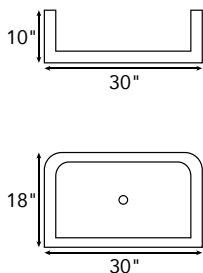

SKE-002
NOCHE ELIPS SINK
 20 3/5" x 33 1/3" x 4"
 304

SKFSC002
NOCHE FARM SINK WITH CARVING
 18" x 30" x 10"
 305

SKF002
NOCHE FARM SINK
 18" x 30" x 10"
 304

NOCHE TRAVERTINE

PENCIL LINER

P136712 NOCHE PENCIL LINER HONED