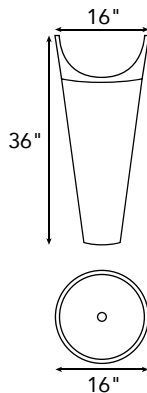

NOSHBS
NOCHE SHOWER PAN
36" x 36" x 2"
294