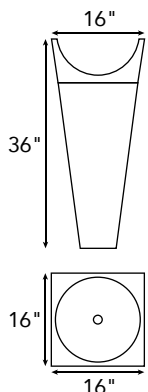

SKSB-001
IVORY SQUARE BONNET SINK
16" x 16" x 36"
306