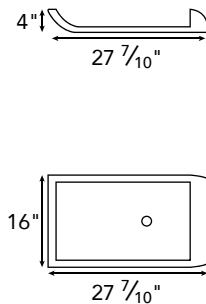

SKE-002
NOCHE ELIPS SINK
 20 3/5" x 33 1/3" x 4"
 304

SKFSC002
NOCHE FARM SINK WITH CARVING
 18" x 30" x 10"
 305

SKF002
NOCHE FARM SINK
 18" x 30" x 10"
 304

NOCHE TRAVERTINE

PENCIL LINER

P136712 NOCHE PENCIL LINER HONED