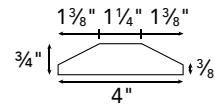

THRESHOLDS — DOUBLE HOLLYWOOD

T363799	4x36x3/4 WALNUT THRESHOLD DOUBLE HOLLYWOOD	270

§ THERE IS A $60 PACKAGING CHARGE REGARDLESS OF QUANTITY ORDERED.