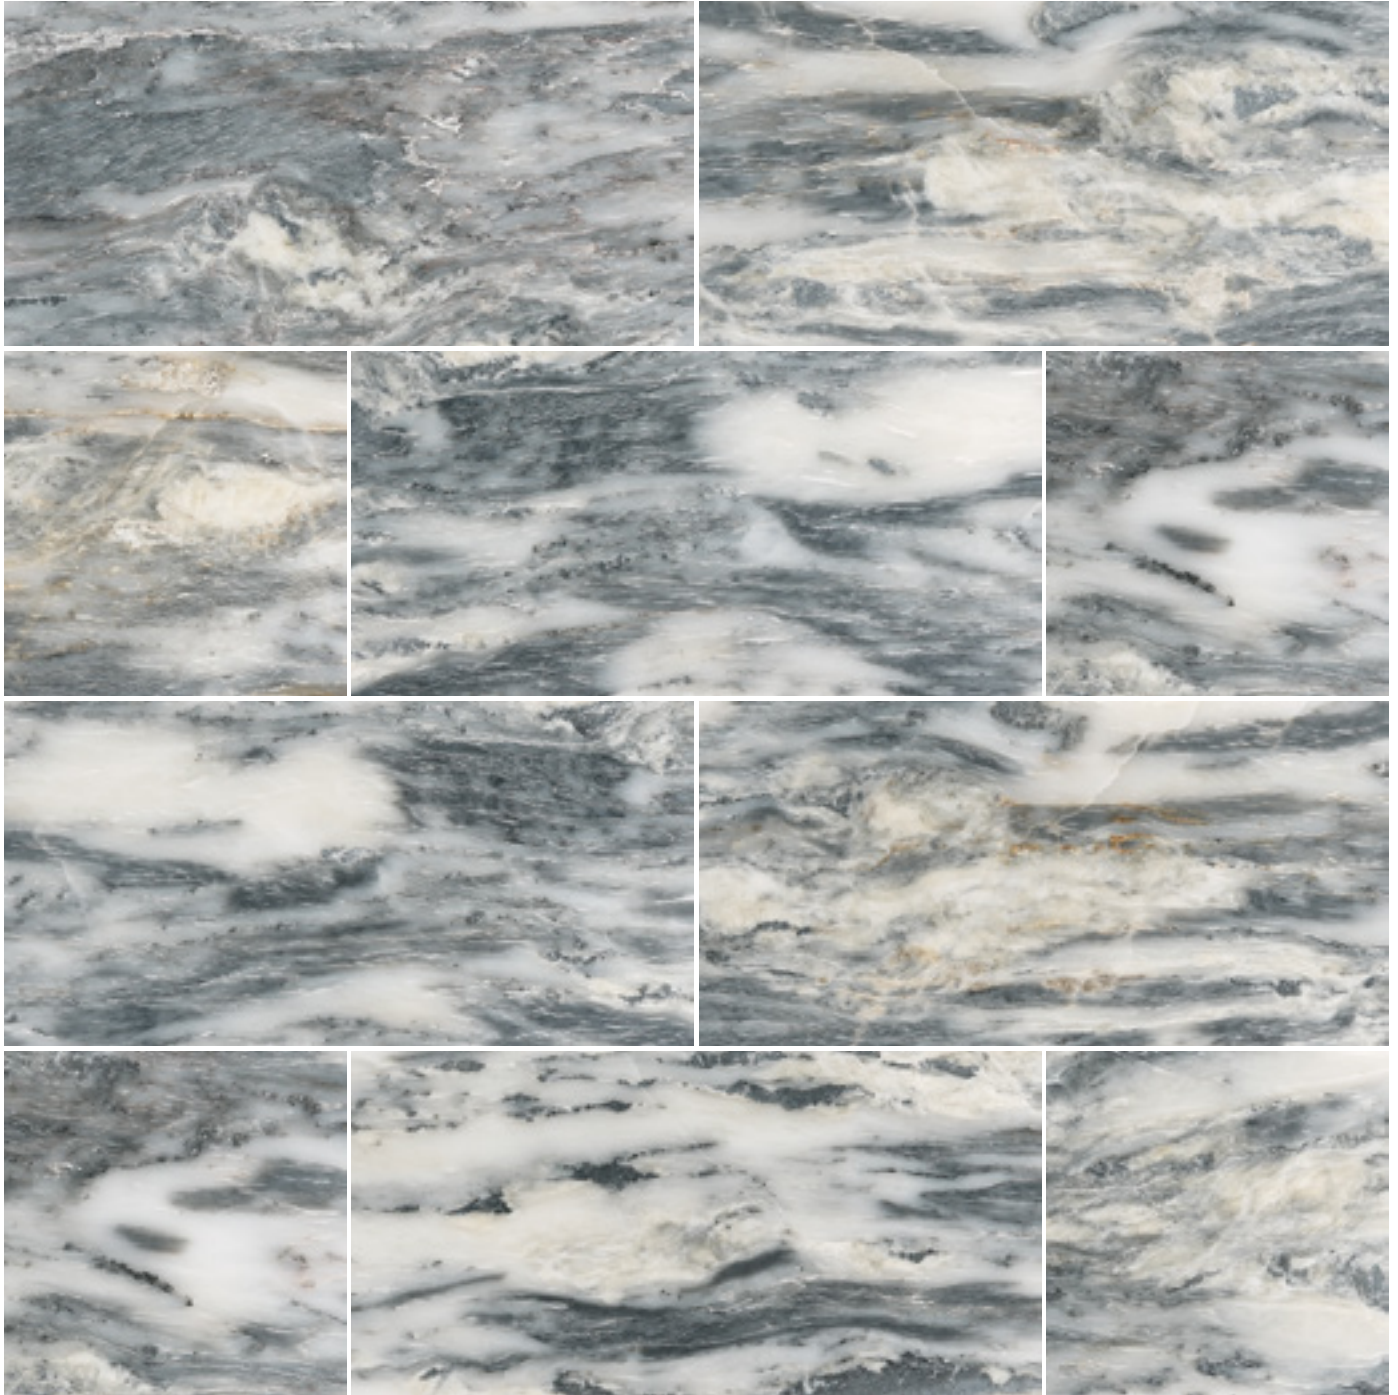

VENATTO NERO MARBLE

POLISHED

M815586	8x16x1/2 VENATTO NERO POLISHED	121
M815524	12x24x1/2 VENATTO NERO POLISHED	161
M815518	18x18x1/2 VENATTO NERO POLISHED	179

SILVER OYSTER MARBLE

HONED

M741516	3x6 SILVER OYSTER HONED	135
M731144	4x4 SILVER OYSTER HONED	135
M966535	4x4 SILVER OYSTER HEXAGON HONED	201
M277075	4x12 SILVER OYSTER HONED	167
M813241	6x6 SILVER OYSTER HEXAGON HONED	201
M741330	6x12 SILVER OYSTER HONED	135
M747691	6x18x1/2 SILVER OYSTER PLANK HONED	181
M643181	6x24x1/2 SILVER OYSTER PLANK HONED	181
M741617	8x16x1/2 SILVER OYSTER HONED	155
M741844	12x12 SILVER OYSTER HONED	155
M741913	12x24x1/2 SILVER OYSTER HONED	167
M741614	18x18x1/2 SILVER OYSTER HONED	182