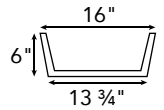

SILLS — 5 mm DOUBLE BEVELED

M330536	5x36x3/4 WHITE MARBLE SILL DOUBLE BEVELED	262
M330636	6x36x3/4 WHITE MARBLE SILL DOUBLE BEVELED	268
§ M330656	6x56x3/4 WHITE MARBLE SILL DOUBLE BEVELED	274
§ M330674	6x74x3/4 WHITE MARBLE SILL DOUBLE BEVELED	275