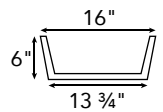

SKCC001
IVORY CONICAL CYLINDER SINK
Ø16" x 6"
278