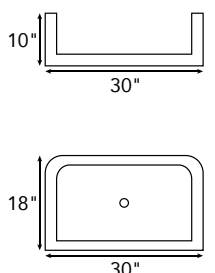

SKE-002
NOCHE ELIPS SINK
 20 3/5" x 33 1/3" x 4"
 304

SKFSC002
NOCHE FARM SINK WITH CARVING
 18" x 30" x 10"
 305

SKF002
NOCHE FARM SINK
 18" x 30" x 10"
 304

NOCHE TRAVERTINE

PENCIL LINER

P136712 NOCHE PENCIL LINER HONED