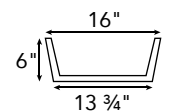

SKCC002
NOCHE CONICAL CYLINDER SINK
Ø16" x 6"
278