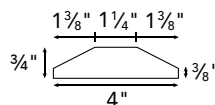

THRESHOLDS — DOUBLE HOLLYWOOD

T138605	4x36x3/4 IVORY LIGHT THRESHOLD DOUBLE HOLLYWOOD	270

§ THERE IS A $60 PACKAGING CHARGE REGARDLESS OF QUANTITY ORDERED.