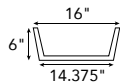

SKBT001
BIANCO GIOIA BELL SINK
Ø16.5" x 3.5"
300