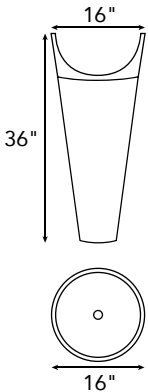

SKRB-001
IVORY ROUND BONNET SINK
16" x 16" x 36"
305