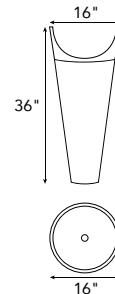

SKRB-003
ANTI-K ONYX ROUND BONNET SINK
16" x 16" x 36"
306