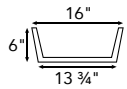

SKCC005
BLACK BASALT CONICAL CYLINDER SINK
Ø16" x 6"
281