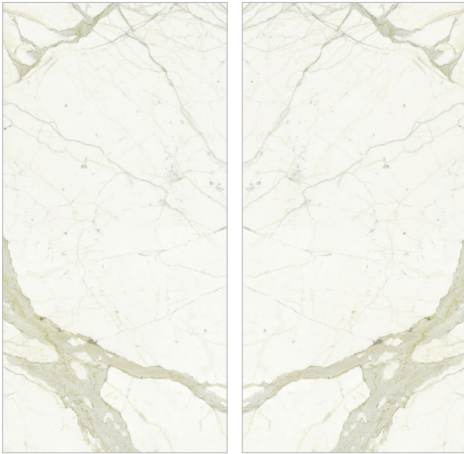

STOCK SLABS

Porcelain

ARCHITESSA

an Architectural Ceramics brand

ELEVATED

ELEVATED Invisible A/B
Lappato Lucido
63x127

ELEVATED Statuario White
Lappato Lucido
63x127

ELEVATED Calacatta A/B
Natural, Lappato Lucido
63x127

ELEVATED Calacatta Gold A/B
Natural, Lappato Lucido
63x127

ELEVATED Tinta Unita White
Natural
63x127

ELEVATED Statuario Extra
Lappato
63x127

MAESTRO

MAESTRO White Statuario A/B
Polished
60x126 (12mm), 30x60 (6mm)

MAESTRO Bernini Classico A/B
Polished
60x126 (12mm), 30x60 (6mm)

MAESTRO Bernini Oro A/B
Polished
60x126 (12mm)

MAESTRO Carrara Zebrino
Polished
30x60 (6mm)

SLIM SLAB

SLIM SLAB Calacata A/B
Polished
59x118

SLIM SLAB Bianco Venato
Polished
59x118

SLIM SLAB Crema Marfil
Polished
59x118