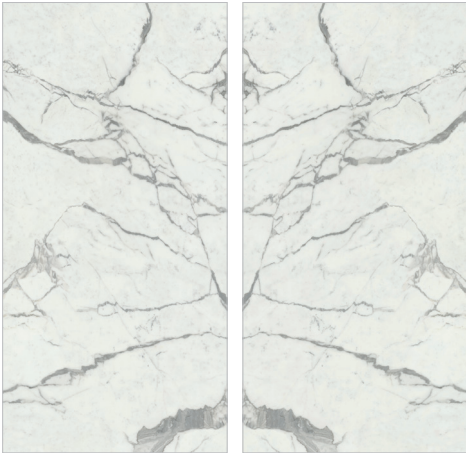

STOCK SLABS

Porcelain

ARCHITESSA

an Architectural Ceramics brand

ELEVATED

ELEVATED Invisible A/B
Lappato Lucido
63x127

ELEVATED Statuario White
Lappato Lucido
63x127

ELEVATED Calacatta A/B
Natural, Lappato Lucido
63x127

ELEVATED Calacatta Gold A/B
Natural, Lappato Lucido
63x127

ELEVATED Tinta Unita White
Natural
63x127

ELEVATED Statuario Extra
Lappato
63x127

MAESTRO

MAESTRO White Statuario A/B
Polished
60x126 (12mm), 30x60 (6mm)

MAESTRO Bernini Classico A/B
Polished
60x126 (12mm), 30x60 (6mm)

MAESTRO Bernini Oro A/B
Polished
60x126 (12mm)

MAESTRO Carrara Zebrino
Polished
30x60 (6mm)

SLIM SLAB

SLIM SLAB Calacata A/B
Polished
59x118

SLIM SLAB Bianco Venato
Polished
59x118

SLIM SLAB Crema Marfil
Polished
59x118