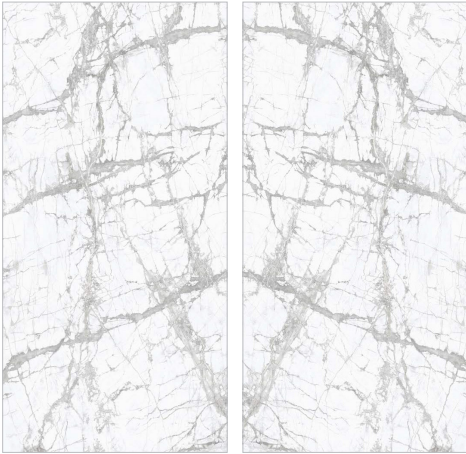

STOCK SLABS

Porcelain

ARCHITESSA

an Architectural Ceramics brand

ELEVATED

ELEVATED Invisible A/B
Lappato Lucido
63x127

ELEVATED Statuario White
Lappato Lucido
63x127

ELEVATED Calacatta A/B
Natural, Lappato Lucido
63x127

ELEVATED Calacatta Gold A/B
Natural, Lappato Lucido
63x127

ELEVATED Tinta Unita White
Natural
63x127

ELEVATED Statuario Extra
Lappato
63x127

MAESTRO

MAESTRO White Statuario A/B
Polished
60x126 (12mm), 30x60 (6mm)

MAESTRO Bernini Classico A/B
Polished
60x126 (12mm), 30x60 (6mm)

MAESTRO Bernini Oro A/B
Polished
60x126 (12mm)

MAESTRO Carrara Zebrino
Polished
30x60 (6mm)

SLIM SLAB

SLIM SLAB Calacata A/B
Polished
59x118

SLIM SLAB Bianco Venato
Polished
59x118

SLIM SLAB Crema Marfil
Polished
59x118