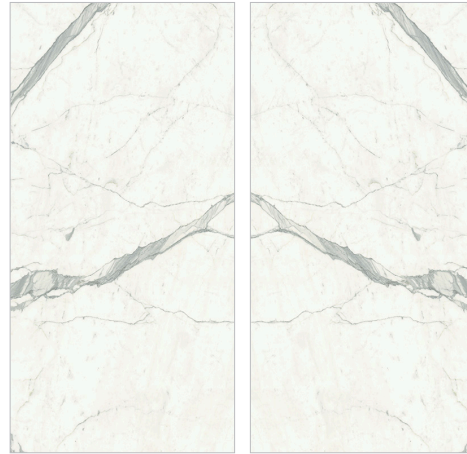

ELEVATED Calacatta Gold A/B
Natural, Lappato Lucido
63x127

ELEVATED Tinta Unita White
Natural
63x127

ELEVATED Statuario Extra
Lappato
63x127

MAESTRO

MAESTRO White Statuario A/B
Polished
60x126 (12mm), 30x60 (6mm)

MAESTRO Bernini Classico A/B
Polished
60x126 (12mm), 30x60 (6mm)

MAESTRO Bernini Oro A/B
Polished
60x126 (12mm)

MAESTRO Carrara Zebrino
Polished
30x60 (6mm)

SLIM SLAB

SLIM SLAB Calacata A/B
Polished
59x118

SLIM SLAB Bianco Venato
Polished
59x118

SLIM SLAB Crema Marfil
Polished
59x118