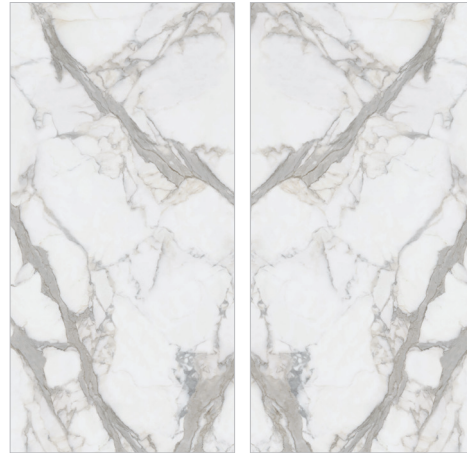

STOCK SLABS

Porcelain

ARCHITESSA

an Architectural Ceramics brand

ELEVATED

ELEVATED Invisible A/B
Lappato Lucido
63x127

ELEVATED Statuario White
Lappato Lucido
63x127

ELEVATED Calacatta A/B
Natural, Lappato Lucido
63x127

ELEVATED Calacatta Gold A/B
Natural, Lappato Lucido
63x127

ELEVATED Tinta Unita White
Natural
63x127

ELEVATED Statuario Extra
Lappato
63x127

MAESTRO

MAESTRO White Statuario A/B
Polished
60x126 (12mm), 30x60 (6mm)

MAESTRO Bernini Classico A/B
Polished
60x126 (12mm), 30x60 (6mm)

MAESTRO Bernini Oro A/B
Polished
60x126 (12mm)

MAESTRO Carrara Zebrino
Polished
30x60 (6mm)

SLIM SLAB

SLIM SLAB Calacata A/B
Polished
59x118

SLIM SLAB Bianco Venato
Polished
59x118

SLIM SLAB Crema Marfil
Polished
59x118