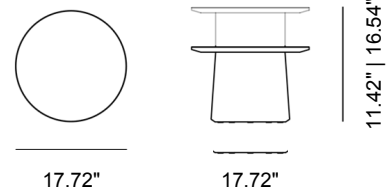

FRAME

TABLE TOPS

Upholstery according to current price list.