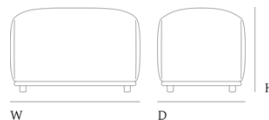

Echo Pouf

Dimensions

38 x 52 cm / 15 x 20.5"

Height:	39 cm / 15.4"
Width:	52 cm / 20.5"
Depth:	38 cm / 15"
Seat Height:	36 cm / 14.2"

42 x 62 cm / 16.5 x 24.4"

Height:	39 cm / 15.4"
Width:	62 cm / 24.4"
Depth:	42 cm / 16.5"
Seat Height:	36 cm / 14.2"

52 x 52 cm / 20.5 x 20.5"

Height:	39 cm / 15.4"
Width:	52 cm / 20.5"
Depth:	52 cm / 20.5"
Seat Height:	36 cm / 14.2"

Made-to-order

This product can be upholstered in the following textiles: Acca, Beck, Canvas, Clara, Clay, Colline, Divina, Divina MD, Divina Melange, Ecriture, Fiord, Hallingdal, Hearth, Illusion Leather, Remix, Steelcut, Steelcut Trio, Twill Weave, Vidar