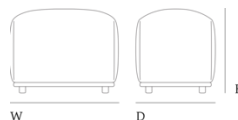

Echo Pouf

Dimensions

38 x 52 cm / 15 x 20.5"

Height:	39 cm / 15.4"
Width:	52 cm / 20.5"
Depth:	38 cm / 15"
Seat Height:	36 cm / 14.2"

42 x 62 cm / 16.5 x 24.4"

Height:	39 cm / 15.4"
Width:	62 cm / 24.4"
Depth:	42 cm / 16.5"
Seat Height:	36 cm / 14.2"

52 x 52 cm / 20.5 x 20.5"

Height:	39 cm / 15.4"
Width:	52 cm / 20.5"
Depth:	52 cm / 20.5"
Seat Height:	36 cm / 14.2"

Made-to-order

This product can be upholstered in the following textiles: Acca, Beck, Canvas, Clara, Clay, Colline, Divina, Divina MD, Divina Melange, Ecriture, Fiord, Hallingdal, Hearth, Illusion Leather, Remix, Steelcut, Steelcut Trio, Twill Weave, Vidar