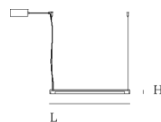

Fine Suspension Lamp

Dimensions

120 CM / 47.25"

Height:	1,8 cm / 0.7"
Width:	120 cm / 47.2"
Depth:	2,4 cm / 0.9"
Cord Length:	400 cm / 157"

60 CM / 23.5"

Height:	1,8 cm / 0.7"
Width:	0,7 cm / 23.6"
Depth:	2,4 cm / 0.9"
Cord Length:	400 cm / 157"

90 CM / 35.5"

Height:	1,8 cm / 0.7"
Width:	90 cm / 35.4"
Depth:	2,4 cm / 0.9"
Cord Length:	400 cm / 157"

Ready-to-ship

Black
Grey
Deep Red

Lamp rating

	120 CM / 47.25"	60 CM / 23.5"	90 CM / 35.5"
Voltage	220-240V	220-240V	220-240V
Frequency	50/60Hz	50/60Hz	50/60Hz
IP Rating	IP20	IP20	IP20
Classification	Class II	Class II	Class II
Socket	Integrated, non replaceable LEDs	Integrated, non replaceable LEDs	Integrated, non replaceable LEDs