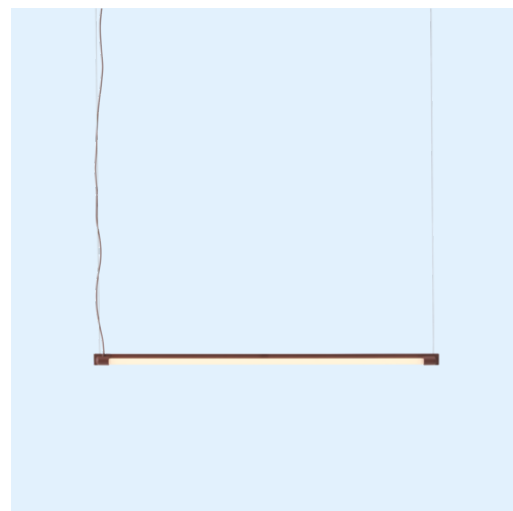

Fine Suspension Lamp

“Fine Suspension Lamp is a minimal design refined to include only the essential; a slim light, a form-pressed fixture with aluminum end caps, a cord. We wanted it to feel delicate, almost jewelry-like — a sleek band of white light. It is a simple, raw expression of clarity and directness with an industrial character. Possible to hang both horizontally and vertically, we designed it so that the lamp’s light source is laid bare, yet gives a no-glare, comfortable light.”

— TAF Studio

Designed by	TAF Studio / 2021
About the designer	TAF Studio is a Stockholm-based design and architecture studio, founded by Gabriella Gustafson and Mattias Ståhlbom. The duo works within product and interior design.
Environment	Indoor
Country of Production	China
Description	Fine Suspension Lamp is a take on a classic tube light combining industrial minimalism with refined detailing for a truly elegant expression. A uniquely versatile piece, it offers a myriad of options, available in three sizes that can be hung both horizontally and vertically, and as an ambient, general or task light with a 320 degree beam angle. These qualities make it a design with many faces; as understated lighting enhancing the space or a statement piece whether hung alone and in clusters.
Material	Body in pressure-die casted and extruded, powder coated aluminum. Diffuser in extruded opaque plastic. Lamp driver integrated in white plastic canopy. Dimmable, integrated and replaceable LED light designed for Right to Repair, meaning that light source can be replaced by an electrician only. Lumen maintenance: 35.000h. Kelvin: 2700K. CRI: >90.
Cleaning & Care	Clean with moist cloth. Always switch off electricity supply before cleaning.
Cord length	400 cm / 157"
Light source included	120 CM / 47.25", 60 CM / 23.5", 90 CM / 35.5": Yes
Ceiling Cap included	120 CM / 47.25", 60 CM / 23.5", 90 CM / 35.5": Yes