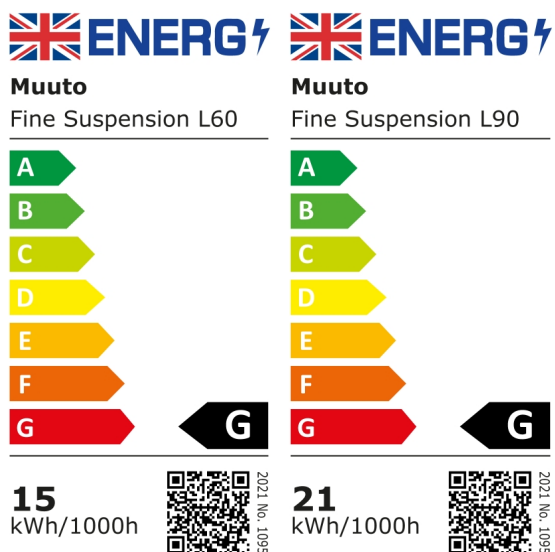

90 CM / 35.5"

Height:	1,8 cm / 0.7"
Width:	90 cm / 35.4"
Depth:	2,4 cm / 0.9"
Cord Length:	400 cm / 157"

Ready-to-ship

Black
Grey
Deep Red

Lamp rating

	120 CM / 47.25"	60 CM / 23.5"	90 CM / 35.5"
Voltage	220-240V	220-240V	220-240V
Frequency	50/60Hz	50/60Hz	50/60Hz
IP Rating	IP20	IP20	IP20
Classification	Class II	Class II	Class II
Socket	Integrated, non replaceable LEDs	Integrated, non replaceable LEDs	Integrated, non replaceable LEDs

Light source specification

	120 CM / 47.25"	60 CM / 23.5"	90 CM / 35.5"
Item	Integrated, non replaceable LEDs	Integrated, non replaceable LEDs	Integrated, non replaceable LEDs
Watt	21W	13W	17W
Lumen	1200lm	620lm	950lm
Lumen Maintenance	30000h	30000h	30000h
Kelvin	2700K	2700K	2700K
CRI	>90	>90	>90
Dimmable	Yes.	Yes.	Yes.
Risk Group	Except	Except	Except

Fine Suspension Lamp

Energy Label

Muuto

Fine Suspension L120

26
kWh/1000h

Tests, Labels & Certifications

Electromagnetic
Compatibility

Safety & Regulations