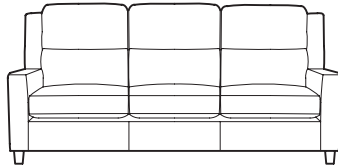

Shown with Park Slope Cocktail Table and End Table.

Woodlands

Woodlands anchors a room with its dignified profile. Options include wall-hugging motion sofas and recliners that can be placed against a wall, along with stationary sofas and chairs. Finish them in your choice of leather or fabric (performance or standard).

SOFAS & LOVESEATS: STATIONARY & MOTION

Track Arm Sofa
96-9212-85/CL-8212-85
W85 D39 H39
SW73 SD20½ SH19½ AH24

Track Arm Motion Sofa with Articulating Headrest
96-9212-85-WR-AH/CL-8212-85-WR-AH
W85 D42½ H41
SW73 SD21 SH20 AH23