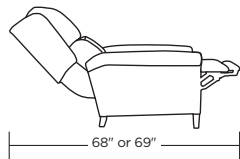

Small Roll Arm Recliner
96-9213-REC-M/CL-8213-REC-M

Small Roll Arm Power Recliner
96-9213-REC-P/CL-8213-REC-P

Small Roll Arm Power Recliner with Articulating Headrest
96-9213-REC-AH/CL-8213-REC-AH
W32½ D41½ H43

Small Roll Arm Chair with Nailhead Trim
96-9187-CH/CL-8187-CH
W33 D39 H39

Small Roll Arm Wall Recliner with Nailhead Trim and Articulating Headrest
96-9187-WR-AH/CL-8187-WR-AH
W32½ D42½ H41

Small Roll Arm Recliner with Nailhead Trim
96-9187-REC-M/CL-8187-REC-M

All Wall Recliners with Articulating Headrest extend to 68".

All Manual Recliners, Power Recliners, and Power Recliners with Articulating Headrest extend to 69".

A PROUD LEGACY

For over 120 years the Stickley shopmark has signified a commitment to the highest levels of craftsmanship. It can be found on every piece of Stickley Fine Upholstery.