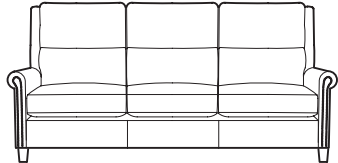

SOFAS & LOVESEATS: STATIONARY & MOTION

Track Arm Sofa
96-9212-85/CL-8212-85
W85 D39 H39
SW73 SD20½ SH19½ AH24

Track Arm Motion Sofa with Articulating Headrest
96-9212-85-WR-AH/CL-8212-85-WR-AH
W85 D42½ H41
SW73 SD21 SH20 AH23

Track Arm Loveseat
96-9212-60/CL-8212-60
W60 D39 H39
SW48 SD20½ SH19½ AH24

Small Roll Arm Sofa
96-9213-86/CL-8213-86
W86 D39 H39
SW73 SD20½ SH19½ AH24

Small Roll Arm Motion Sofa with Articulating Headrest
96-9213-85-WR-AH/CL-8213-85-WR-AH
W85 D42½ H41
SW73 SD21 SH20 AH23½

Small Roll Arm Loveseat
96-9213-61/CL-8213-61
W61 D39 H39
SW48 SD20½ SH19½ AH24

Small Roll Arm Sofa with Nailhead Trim
96-9187-86/CL-8187-86
W86 D39 H39
SW73 SD20½ SH19½ AH24

Small Roll Arm Motion Sofa with Nailhead Trim and Articulating Headrest
96-9187-85-WR-AH/CL-8187-85-WR-AH
W85 D42½ H41
SW73 SD21 SH20 AH23½