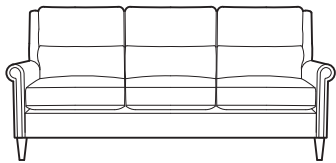

SOFAS & LOVESEATS: STATIONARY & MOTION

Track Arm Sofa
96-9212-85/CL-8212-85
W85 D39 H39
SW73 SD20½ SH19½ AH24

Track Arm Motion Sofa with Articulating Headrest
96-9212-85-WR-AH/CL-8212-85-WR-AH
W85 D42½ H41
SW73 SD21 SH20 AH23

Track Arm Loveseat
96-9212-60/CL-8212-60
W60 D39 H39
SW48 SD20½ SH19½ AH24

Small Roll Arm Sofa
96-9213-86/CL-8213-86
W86 D39 H39
SW73 SD20½ SH19½ AH24

Small Roll Arm Motion Sofa with Articulating Headrest
96-9213-85-WR-AH/CL-8213-85-WR-AH
W85 D42½ H41
SW73 SD21 SH20 AH23½