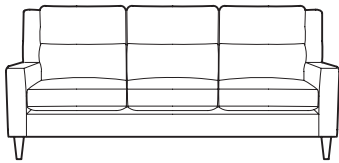

Shown with Park Slope Cocktail Table and End Table.

Woodlands

Woodlands anchors a room with its dignified profile. Options include wall-hugging motion sofas and recliners that can be placed against a wall, along with stationary sofas and chairs. Finish them in your choice of leather or fabric (performance or standard).

SOFAS & LOVESEATS: STATIONARY & MOTION

Track Arm Sofa
96-9212-85/CL-8212-85
W85 D39 H39
SW73 SD20½ SH19½ AH24

Track Arm Motion Sofa with Articulating Headrest
96-9212-85-WR-AH/CL-8212-85-WR-AH
W85 D42½ H41
SW73 SD21 SH20 AH23