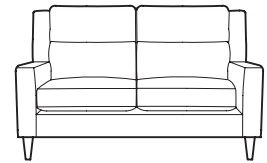

Shown with Park Slope Cocktail Table and End Table.

Woodlands

Woodlands anchors a room with its dignified profile. Options include wall-hugging motion sofas and recliners that can be placed against a wall, along with stationary sofas and chairs. Finish them in your choice of leather or fabric (performance or standard).

SOFAS & LOVESEATS: STATIONARY & MOTION

Track Arm Sofa
96-9212-85/CL-8212-85
W85 D39 H39
SW73 SD20½ SH19½ AH24

Track Arm Motion Sofa with Articulating Headrest
96-9212-85-WR-AH/CL-8212-85-WR-AH
W85 D42½ H41
SW73 SD21 SH20 AH23