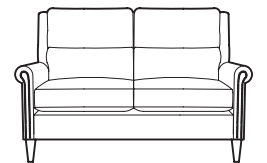

SOFAS & LOVESEATS: STATIONARY & MOTION

Track Arm Sofa
96-9212-85/CL-8212-85
W85 D39 H39
SW73 SD20½ SH19½ AH24

Track Arm Motion Sofa with Articulating Headrest
96-9212-85-WR-AH/CL-8212-85-WR-AH
W85 D42½ H41
SW73 SD21 SH20 AH23

Track Arm Loveseat
96-9212-60/CL-8212-60
W60 D39 H39
SW48 SD20½ SH19½ AH24

Small Roll Arm Sofa
96-9213-86/CL-8213-86
W86 D39 H39
SW73 SD20½ SH19½ AH24

Small Roll Arm Motion Sofa with Articulating Headrest
96-9213-85-WR-AH/CL-8213-85-WR-AH
W85 D42½ H41
SW73 SD21 SH20 AH23½

Small Roll Arm Loveseat
96-9213-61/CL-8213-61
W61 D39 H39
SW48 SD20½ SH19½ AH24

Small Roll Arm Sofa with Nailhead Trim
96-9187-86/CL-8187-86
W86 D39 H39
SW73 SD20½ SH19½ AH24

Small Roll Arm Motion Sofa with Nailhead Trim and Articulating Headrest
96-9187-85-WR-AH/CL-8187-85-WR-AH
W85 D42½ H41
SW73 SD21 SH20 AH23½