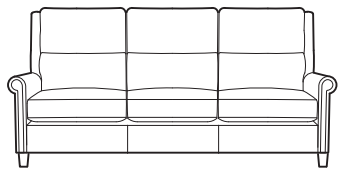

Shown with Park Slope Cocktail Table and End Table.

Woodlands

Woodlands anchors a room with its dignified profile. Options include wall-hugging motion sofas and recliners that can be placed against a wall, along with stationary sofas and chairs. Finish them in your choice of leather or fabric (performance or standard).

SOFAS & LOVESEATS: STATIONARY & MOTION

Track Arm Sofa
96-9212-85/CL-8212-85
W85 D39 H39
SW73 SD20½ SH19½ AH24

Track Arm Motion Sofa with Articulating Headrest
96-9212-85-WR-AH/CL-8212-85-WR-AH
W85 D42½ H41
SW73 SD21 SH20 AH23

Track Arm Loveseat
96-9212-60/CL-8212-60
W60 D39 H39
SW48 SD20½ SH19½ AH24

Small Roll Arm Sofa
96-9213-86/CL-8213-86
W86 D39 H39
SW73 SD20½ SH19½ AH24

Small Roll Arm Motion Sofa with Articulating Headrest
96-9213-85-WR-AH/CL-8213-85-WR-AH
W85 D42½ H41
SW73 SD21 SH20 AH23½