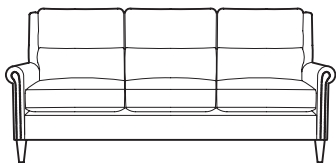

SOFAS & LOVESEATS: STATIONARY & MOTION

Track Arm Sofa
96-9212-85/CL-8212-85
W85 D39 H39
SW73 SD20½ SH19½ AH24

Track Arm Motion Sofa with Articulating Headrest
96-9212-85-WR-AH/CL-8212-85-WR-AH
W85 D42½ H41
SW73 SD21 SH20 AH23

Track Arm Loveseat
96-9212-60/CL-8212-60
W60 D39 H39
SW48 SD20½ SH19½ AH24

Small Roll Arm Sofa
96-9213-86/CL-8213-86
W86 D39 H39
SW73 SD20½ SH19½ AH24

Small Roll Arm Motion Sofa with Articulating Headrest
96-9213-85-WR-AH/CL-8213-85-WR-AH
W85 D42½ H41
SW73 SD21 SH20 AH23½

Small Roll Arm Loveseat
96-9213-61/CL-8213-61
W61 D39 H39
SW48 SD20½ SH19½ AH24

Small Roll Arm Sofa with Nailhead Trim
96-9187-86/CL-8187-86
W86 D39 H39
SW73 SD20½ SH19½ AH24

Small Roll Arm Motion Sofa with Nailhead Trim and Articulating Headrest
96-9187-85-WR-AH/CL-8187-85-WR-AH
W85 D42½ H41
SW73 SD21 SH20 AH23½