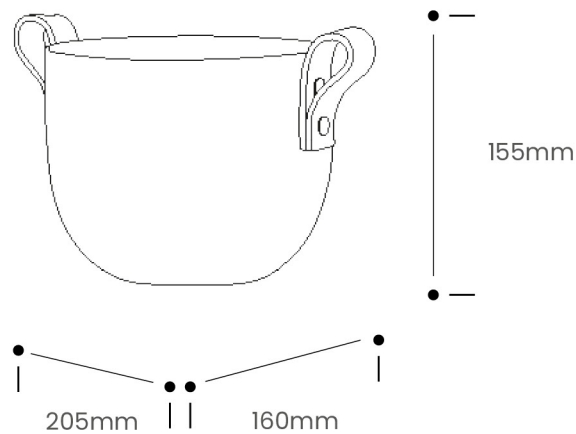

MAEN POT

Product Specification

Tom Raffield

Maen Pot

Understated yet playful, the Maen Pot's multifunctional design provides an endless array of uses. The tactile, earthenware ceramic bowl featuring two looping, tan leather handles can be utilised in a wide array of interiors from living spaces to kitchens and bathrooms. Complete with a smooth, waterproof internal glaze this useful accessory can be used as a plant pot for growing herbs or houseplants, starting window side seedlings or as a storage pot for everyday essentials.

Product Type : Accessories	SKU	Wood types	Dimensions L x W x H (mm)		Weight (kg)	
			Unboxed	Boxed	Unboxed	Boxed
Maen Pot	TR-GR-MAEN-POT	-	205x 160 x 155	-	0.67	-
Materials	Earthenware	Leather	Other materials			Brass Chicago Screws
	Engobe Glaze					
Additional information	<ul style="list-style-type: none"> Product care instructions included. 					