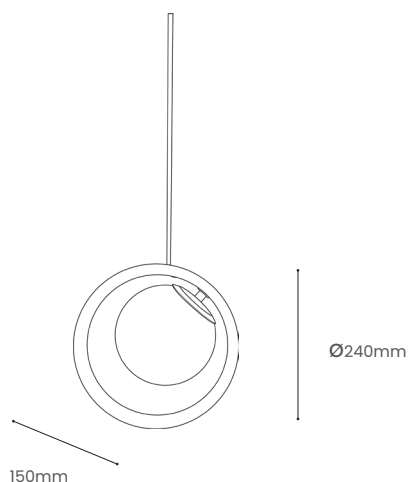

NOCTIS LOER PENDANT SMALL

Tom Raffield

Product Specification

Noctis Loer Pendant Small

Inspired by the elliptical orbits of the planets and moons that line the inner edges of our vast solar system, the Loer Lighting Range brings weightless illumination to any space it reaches. Combining a beautiful translucent glass sphere, sustainable steam bent ash wood and brushed metallic brass, the Loer showcases minimal, nature-inspired design at its finest.

Meaning 'Moon' in Cornish, the Loer Pendant Small showcases a translucent glass orb with clouded bands of warm celestial white light which suspends within a sleek halo of supple ash wood. Held in place by brass detailed fixings that reflect the soft illustrious glow of the spherical globe when illuminated, the opulent Loer Pendant Small looks equally as eye-catching when switched off. This contemporary wooden light is suited to an array of interiors and property styles and looks particularly striking suspended in self-curated clusters.

Illuminate space. Seek the extraordinary.

Product Type : Pendant Light	SKU	Wood types	Dimensions L x W x H (mm)		Weight (kg)	
			Unboxed	Boxed	Unboxed	Boxed
Noctis Loer Pendant Small	TR-NCT-LOER-P-SML	Ebonised Wood	Ø240 x 150	220 x 530 x 220	1.2	2.2
Materials	Ebonised Wood 				Other materials Glass diffuser  Brass bulb holder 	
Finish	Non-toxic, hard wearing water based varnish - satin					
Ceiling kit options	Brushed brass ceiling rose and bulb holder 	Ceiling kit Ceiling rose: Ø100mm E27 (240v)	Flex Flex colour: gold  Flex length: 2m (Adjustable)	Recommended light bulb Max 9.5W LED		
Care information	Dusting your light regularly and with a light feather duster should keep your light looking clean, otherwise wipe with a damp cloth and remove any moisture with a dry cloth. Gentle furniture polishes can also be used.					
Additional information	<ul style="list-style-type: none"> Suitable for use on 240v circuits. Installation instructions included. 					