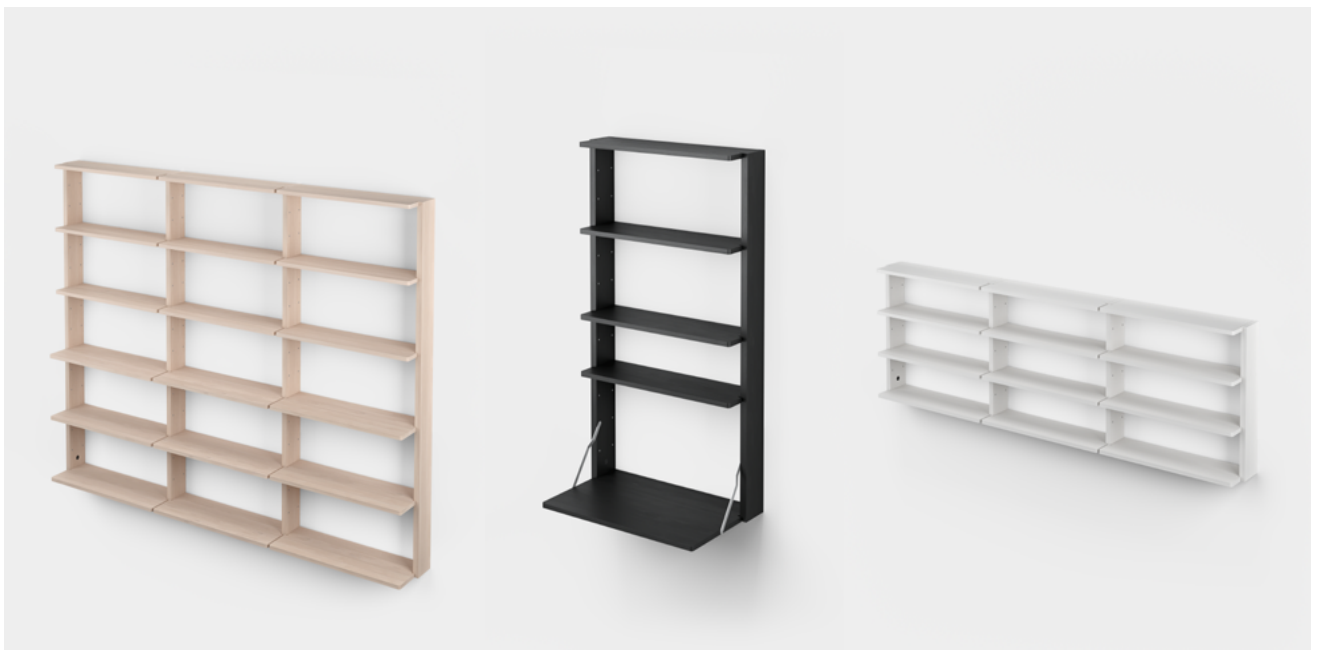

Product information:

Designed by Chris Martin

Price starting at 13 400 SEK.

Download high res images here [link](#)

For more information, interviews and images contact Hannah Eklund, hannah.eklund@massproductions.se 070 666 46 68

M

"I wanted to create a shelving system entirely in wood. A friend had asked if I knew of such a system, which made me think that maybe something was missing for shelving customers."

- Chris Martin, Designer-in-Chief, and Founder