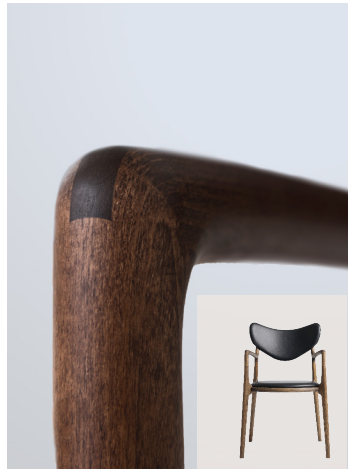

Salon Chair Oak/oiled

Salon Chair Beech/oiled

Salon Chair Oak/smoked

Salon Chair Beech/walnut stained

Salon Chair Oak/soaped

Salon Chair Oak/black lacquer

Salon Chair Beech/black lacquer

The Salon Chair embraces an artistic expression with a high level of comfort in a timeless design.

The Salon Chair is defined by its sophisticated detailing, among them the elegant dovetail joint in different wood species creating a beautiful contrast. The Salon Chairs in oak is supplied with a dovetail joint in ash and the Salon Chairs in Beech is supplied with a dovetail joint in walnut.

A very deliberate choice, turning the construction of the chair into its distinctive and characteristic decoration.

ro

COLLECTION
DENMARK