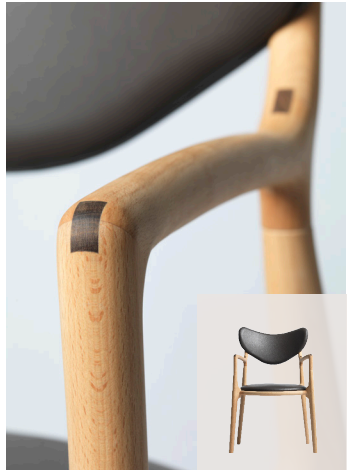

Salon Chair Oak/oiled

Salon Chair Beech/oiled

Salon Chair Oak/smoked

Salon Chair Beech/walnut stained

Salon Chair Oak/soaped

Salon Chair Oak/black lacquer

Salon Chair Beech/black lacquer

The Salon Chair embraces an artistic expression with a high level of comfort in a timeless design.

The Salon Chair is defined by its sophisticated detailing, among them the elegant dovetail joint in different wood species creating a beautiful contrast. The Salon Chairs in oak is supplied with a dovetail joint in ash and the Salon Chairs in Beech is supplied with a dovetail joint in walnut.

A very deliberate choice, turning the construction of the chair into its distinctive and characteristic decoration.

ro

COLLECTION
DENMARK