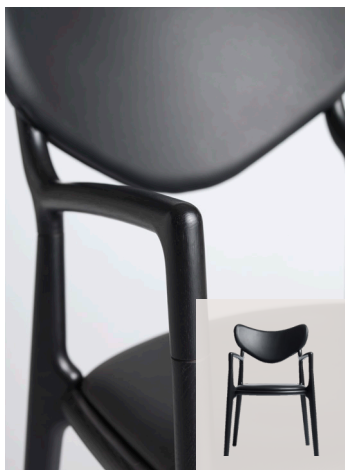

Salon Chair Oak/oiled

Salon Chair Beech/oiled

Salon Chair Oak/smoked

Salon Chair Beech/walnut stained

Salon Chair Oak/soaped

Salon Chair Oak/black lacquer

Salon Chair Beech/black lacquer

The Salon Chair embraces an artistic expression with a high level of comfort in a timeless design.

The Salon Chair is defined by its sophisticated detailing, among them the elegant dovetail joint in different wood species creating a beautiful contrast. The Salon Chairs in oak is supplied with a dovetail joint in ash and the Salon Chairs in Beech is supplied with a dovetail joint in walnut.

A very deliberate choice, turning the construction of the chair into its distinctive and characteristic decoration.

ro

COLLECTION
DENMARK