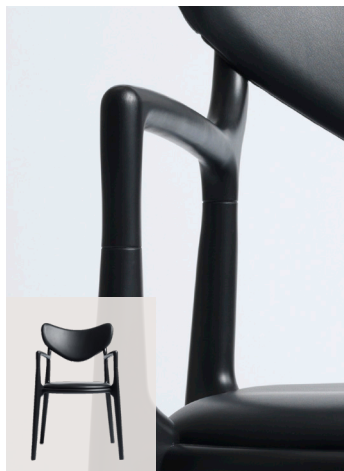

Salon Chair Oak/oiled

Salon Chair Beech/oiled

Salon Chair Oak/smoked

Salon Chair Beech/walnut stained

Salon Chair Oak/soaped

Salon Chair Oak/black lacquer

Salon Chair Beech/black lacquer

The Salon Chair embraces an artistic expression with a high level of comfort in a timeless design.

The Salon Chair is defined by its sophisticated detailing, among them the elegant dovetail joint in different wood species creating a beautiful contrast. The Salon Chairs in oak is supplied with a dovetail joint in ash and the Salon Chairs in Beech is supplied with a dovetail joint in walnut.

A very deliberate choice, turning the construction of the chair into its distinctive and characteristic decoration.

ro

COLLECTION
DENMARK