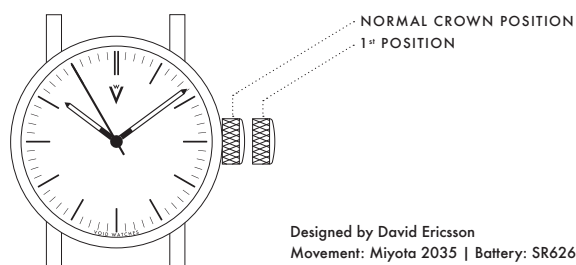

V03P - Petite

INSTRUCTIONS

Designed by David Ericsson
Movement: Miyota 2035 | Battery: SR626SW / 1.55V
Water Resistant 5ATM/50M | Material: Stainless Steel
Made in China

INSTRUCTIONS

SETTING THE TIME

Pull the crown out to the 1st position.

Turn the crown to set hour and minute hands.

When the crown is pushed back to the normal position, second hand begins to run.

VOID WATCHES LTD

Unit 605, 6 Wilmer Street, Sheung Wan, HONG KONG (By Appointment Only)
+852 2857 6687, info@voidwatches.com