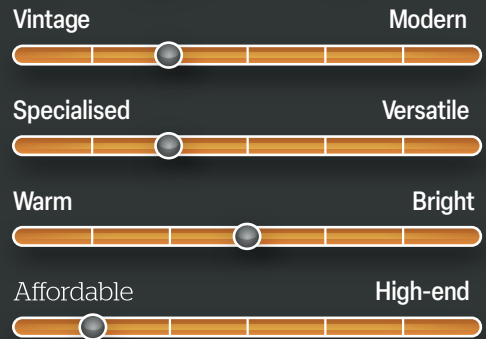

Rapier Saffire 6

The Breakdown