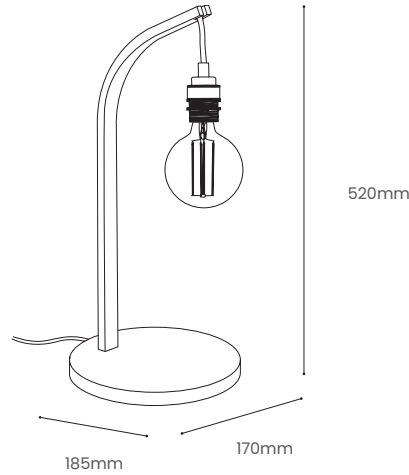

## Product Specification

Noctis Mooring Table Light

Modern. Refined. Enticing. An arching curve of steam bent, black ebonised oak towers up from a robust circular base, to showcase an exposed bulb which casts a boundless glow. Use the statement Noctis Mooring Table Light to restore calm within bustling kitchens, hallways or living spaces. This minimalist wooden table light puts the lustre back in illumination and brings sophistication into any space.

Product Type : Table Light	SKU	Wood types	Dimensions L x W x H (mm)		Weight (kg)	
			Unboxed	Boxed	Unboxed	Boxed
Noctis Mooring Table Light	TR-NCT-MRG-TBL	Ebonised Wood	170 x 185 x 520	225 x 530 x 225	0.85	2.75
Materials	Ebonised Wood 				Other materials	
Finish	Finished with a blend of natural wax oils to give a protective, hardwearing and beautiful finish.					
Wiring kit options	Brass bulb holder with black inline switch and plug 	Wiring kit Plastic inline switch E27 (240v)	Flex Flex colour: grey fabric  Cable length: 228cm from plug to bulb holder	Recommended light bulb Max 25W LED		
Care information	Dusting your light regularly and with a light feather duster should keep your light looking clean, otherwise wipe with a damp cloth and remove any moisture with a dry cloth. Gentle furniture polishes can also be used.					
Additional information	<ul style="list-style-type: none"> <li>Suitable for use on 240v circuits.</li> <li>This product can be plugged straight into a 240v outlet.</li> </ul>					