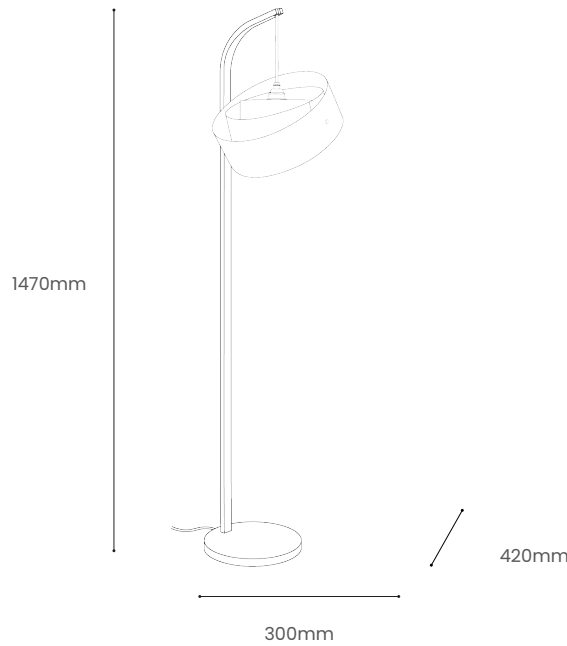

# SEMPER SMALL – STEM FLOOR LIGHT

Tom Raffield

## Product Specification

Semper Small – Stem Floor Light

Handcrafted in sustainably sourced solid oak, the Stem's steam bent curve arches from its roots to showcase our adjustable Semper Small shade, which creates a guided glow from its tilting layers. Use the steam bent Semper Small – Stem Floor Light to create ambience in your living space or accentuate your reading nook. Radiating light where you need it most; this statement wooden floor light is the ultimate balance between form and function.

Product Type : Floor Light	SKU	Wood types	Dimensions L x W x H (mm)		Weight (kg)	
			Unboxed	Boxed	Unboxed	Boxed
Semper Small Stem Floor Light	TR-STM-FLR-SEMP-O-SML	Oak	300 x 420 x 1470	Shade 475 x 305 x 475 Stand 315 x 315 x 475	2.60	Shade – 2.0 Stand – 7.8
Materials	Oak 		Other materials			
			Brass Brackets 	Birch ply frame 		
Finish	Wooden floor stand – Finished with a blend of natural wax oils to give a protective, hardwearing and beautiful finish. Shade – Non-toxic, hard wearing water based varnish – satin					
Wiring kit options	Brass bulb holder with black inline dimmer switch and plug 	Wiring kit Plastic inline foot switch E27 (240v)	Flex Flex colour: grey fabric  Cable length: 240cm from switch to bulb holder. 115cm from switch to plug.	Recommended light bulb Max 25W LED		
Care information	Dusting your light regularly and with a light feather duster should keep your light looking clean, otherwise wipe with a damp cloth and remove any moisture with a dry cloth. Gentle furniture polishes can also be used.					
Additional information	<ul style="list-style-type: none"> <li>Suitable for use on 240v circuits.</li> <li>This product can be plugged straight into a 240v outlet.</li> <li>Assembly instructions and fixings included.</li> </ul>					