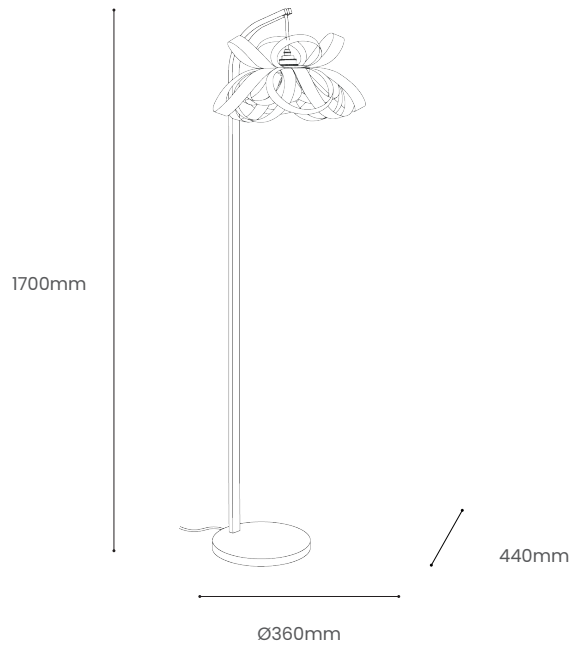

SKIPPER SMALL – STEM FLOOR LIGHT

Tom Raffield

Product Specification

Skipper Small – Stem Floor Light

Handcrafted in sustainably sourced solid oak, the Stem's steam bent curve arches from its roots to showcase our sculptural Skipper Small lampshade, which creates a unique display of light and shadow. Use the steam bent Skipper Small – Stem Floor Light to bring ambience to your living space or accentuate your reading nook. Radiating a soft glow of light; this statement wooden floor light is the ultimate balance between form and function.

| Product Type : Floor Light | SKU | Wood types | Dimensions L x W x H (mm) | | Weight (kg) | |
|--------------------------------|---|--|--|--|-------------|---|
| | | | Unboxed | Boxed | Unboxed | Boxed |
| Skipper Small Stem Floor Light | TR-STM-FLR-SKIP-O-SML | Oak | 360 x 440 x 1700 | Shade 470 x 470 x 330 | 2.45 | Shade - 2.3 Stand - 7.8 |
| | | | | Stand 315 x 315 x 1550 | | |
| Materials | Oak  | Other materials | | | | |
| | | | | Brass Brackets  | | Birch ply frame  |
| Finish | Wooden floor stand - Finished with a blend of natural wax oils to give a protective, hardwearing and beautiful finish. Shade - Non-toxic, hard wearing water based varnish - satin | | | | | |
| Wiring kit options | Brass bulb holder with black inline dimmer switch and plug  | Wiring kit | Flex | Recommended light bulb | | |
| | | Plastic inline foot switch  E27 (240v) | Flex colour: grey fabric  Cable length: 240cm from switch to bulb holder. 115cm from switch to plug. | | | |
| Care information | Dusting your light regularly and with a light feather duster should keep your light looking clean, otherwise wipe with a damp cloth and remove any moisture with a dry cloth. Gentle furniture polishes can also be used. | | | | | |
| Additional information | <ul style="list-style-type: none"> Suitable for use on 240v circuits. This product can be plugged straight into a 240v outlet. Assembly instructions and fixings included. | | | | | |