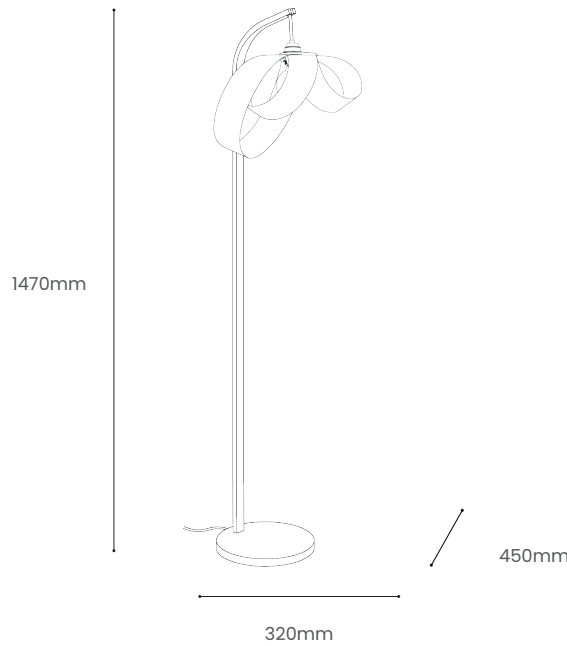

VERSO SMALL – STEM FLOOR LIGHT

Tom Raffield

Product Specification

Verso Small – Stem Floor Light

Handcrafted in sustainably sourced solid oak, the Stem's steam bent curve arches from its roots to showcase our sculptural Verso Small lampshade, which drops elegant splashes of warm light in your space. Use the wooden Verso Small – Stem Floor Light to create ambience in your living space or accentuate your reading nook. Radiating light where you need it most; this statement wooden floor light is the ultimate balance between form and function.

Product Type : Floor Light	SKU	Wood types	Dimensions L x W x H (mm)		Weight (kg)	
			Unboxed	Boxed	Unboxed	Boxed
Verso Small Stem Floor Light	TR-STM-FLR-VERS-O-SML	Oak	320 x 450 x 1470	Shade 457 x 457 x 305 Stand 315 x 315 x 1550	2.45	Shade - 2 Stand - 7.8
Materials	Oak		Other materials			
			Brass Brackets		Birch ply frame	
Finish	Wooden floor stand - Finished with a blend of natural wax oils to give a protective, hardwearing and beautiful finish. Shade - Non-toxic, hard wearing water based varnish - satin					
Wiring kit options	Brass bulb holder with black inline dimmer switch and plug	Wiring kit Plastic inline foot switch E27 (240v)	Flex Flex colour: grey fabric Cable length: 240cm from switch to bulb holder. 115cm from switch to plug.	Recommended light bulb Max 25W LED		
Care information	Dusting your light regularly and with a light feather duster should keep your light looking clean, otherwise wipe with a damp cloth and remove any moisture with a dry cloth. Gentle furniture polishes can also be used.					
Additional information	<ul style="list-style-type: none"> Suitable for use on 240v circuits. This product can be plugged straight into a 240v outlet. Assembly instructions and fixings included. 					