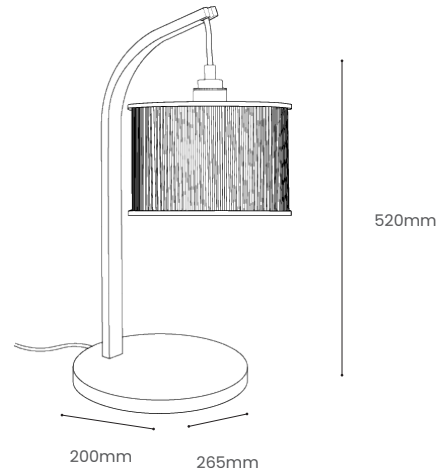

ARTUS X-SMALL – STEM TABLE LIGHT

Tom Raffield

Product Specification

Artus X-Small – Stem Table Light

Handcrafted in sustainably sourced solid oak, the Stem's steam bent curve arches from its roots to showcase the energising Artus shade, which creates an abundance of personality. Use the wooden Stem Table Light - Artus X-Small to create a luminous tablescape in hallways, living spaces or bedrooms alike. Radiating invigorating illumination; this minimalist wooden table light is the ultimate balance between form and function.

Product Type : Table Light	SKU	Wood types	Dimensions L x W x H (mm)		Weight (kg)	
			Unboxed	Boxed	Unboxed	Boxed
Artus X-Small Stem Table Light	TR-STM-TBL-ART-B-XSML	Oak	200 x 265 x 520	Shade 260 x 260 x 260	1.05	Shade - 1.25 Stand - 2.75
				Stand 225 x 225 x 530		
Materials	Oak 				Other materials	
					-	
Finish	Finished with a blend of natural wax oils to give a protective, hardwearing and beautiful finish.					
Wiring kit options	Brass bulb holder with black inline switch and plug 	Wiring kit	Flex		Recommended light bulb	
		Plastic inline switch E27 (240v)	Flex colour: grey fabric Cable length: 228cm from plug to bulb holder 		Max 25W LED	
Care information	Dusting your light regularly and with a light feather duster should keep your light looking clean, otherwise wipe with a damp cloth and remove any moisture with a dry cloth. Gentle furniture polishes can also be used.					
Additional information	<ul style="list-style-type: none"> Suitable for use on 240v circuits. This product can be plugged straight into a 240v outlet. 					