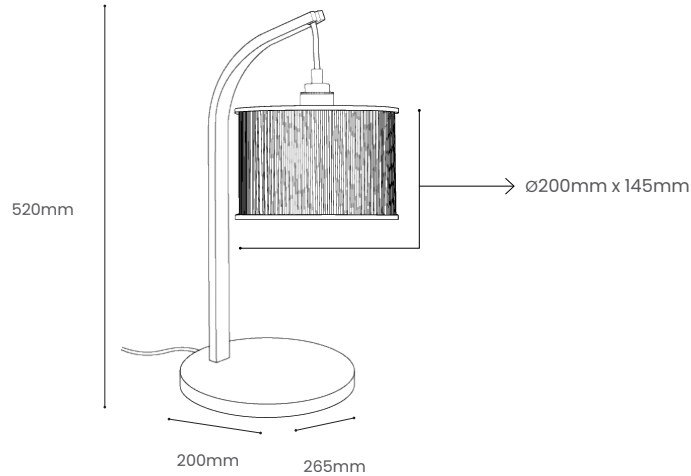

ARTUS X-SMALL – STEM TABLE LIGHT

Tom Raffield

Product Specification

Artus X-Small – Stem Table Light

Handcrafted in sustainably sourced solid oak, the Stem's steam bent curve arches from its roots to showcase the energising Artus shade, which creates an abundance of personality. Use the wooden Stem Table Light - Artus X-Small to create a luminous tablescape in hallways, living spaces or bedrooms alike. Radiating invigorating illumination; this minimalist wooden table light is the ultimate balance between form and function.

Product Type : Table Light	SKU	Wood types	Dimensions L x W x H (mm)		Weight (kg)	
			Unboxed	Boxed	Unboxed	Boxed
Artus X-Small Stem Table Light	TR-STM-TBL-ART-B-XSML	Oak	Shade Ø200 x 145	Shade 260 x 260 x 260	1.05	Shade - 1.25 Stand - 2.75
			Stand 200 x 265 x 520	Stand 225 x 225 x 530		
Materials	Oak 		Other materials -			
Finish	Finished with a blend of natural wax oils to give a protective, hardwearing and beautiful finish.					
Wiring kit options	Brass bulb holder with black inline switch and plug 	Wiring kit Plastic inline switch E27 (240v)	Flex Flex colour: grey fabric  Cable length: 228cm from plug to bulb holder	Recommended light bulb Max 25W LED		
Care information	Dusting your light regularly and with a light feather duster should keep your light looking clean, otherwise wipe with a damp cloth and remove any moisture with a dry cloth. Gentle furniture polishes can also be used.					
Additional information	<ul style="list-style-type: none"> Suitable for use on 240v circuits. This product can be plugged straight into a 240v outlet. 					