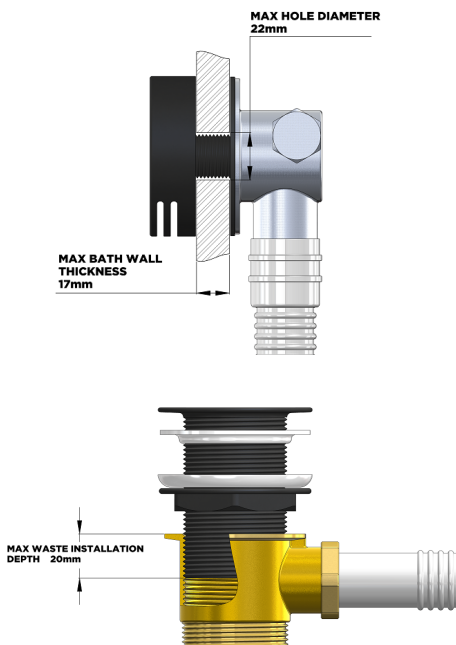

AVAILABLE
FINISHES

FEATURES

- 10 year warranty
- Solid brass construction
- Overflow rate 12 L/min
- Waste sold separately

CARE

- Do not install tapware using any form of acetone silicones.
- Do not apply physical items (such as tools) directly to the product.
- Never use house-hold or commercial detergents, citrus based cleaners, or abrasive cleaners.
- Clean using a mild washing soap solution. Rinse and dry with a soft cloth.
- Check for any product defects before installation.
- Refer to the Installation Manual for correct installation.

SPECIFICATIONS

TOLERANCES

EXPLODED VIEW

No.	Part Name	Qty.
1	Plastic Grill	1
2	Connector	2
3	Gasket	2
4	Round Overflow Part	1
5	NBR Gasket	1
6	Check Valve	1
7	NBR Flat Gasket	1
8	Four-Way Connection	1
9	Plastic Hose	1
10	Screw Cap	1
11	NBR Gasket	1
12	T-Junction	1