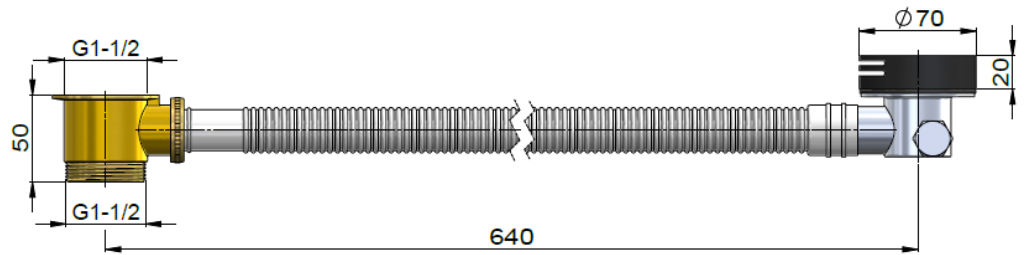

AVAILABLE
FINISHES

FEATURES

- 10 year warranty
- Solid brass construction
- Overflow rate 12 L/min
- Waste sold separately

CARE

- Do not install tapware using any form of acetone silicones.
- Do not apply physical items (such as tools) directly to the product.
- Never use house-hold or commercial detergents, citrus based cleaners, or abrasive cleaners.
- Clean using a mild washing soap solution. Rinse and dry with a soft cloth.
- Check for any product defects before installation.
- Refer to the Installation Manual for correct installation.

SPECIFICATIONS

TOLERANCES

EXPLODED VIEW

No.	Part Name	Qty.
1	Plastic Grill	1
2	Connector	2
3	Gasket	2
4	Round Overflow Part	1
5	NBR Gasket	1
6	Check Valve	1
7	NBR Flat Gasket	1
8	Four-Way Connection	1
9	Plastic Hose	1
10	Screw Cap	1
11	NBR Gasket	1
12	T-Junction	1