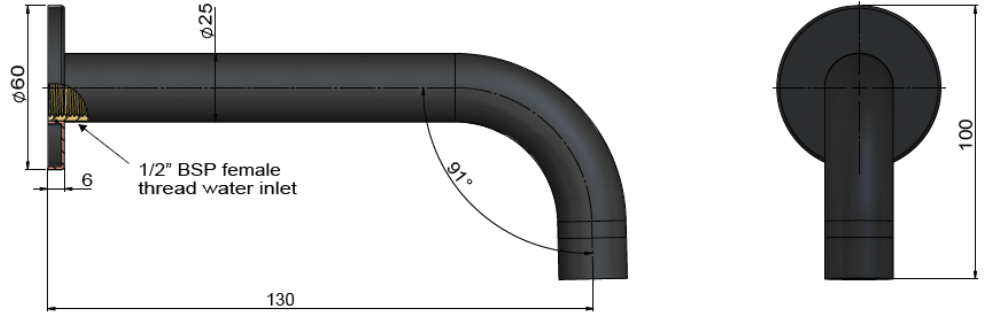

AVAILABLE
FINISHES

FEATURES

- 10 Year warranty
- Flow rate 5L p/m
- European components and cartridge
- Solid brass construction
- Box Weight **0.34** kg
- 68mm long 1/2" threaded adapter included

CARE

- Do not install tapware using any form of acetone silicones.
- Do not apply physical items (such as tools) directly to product.
- Never use house-hold or commercial detergents, citrus based cleaners, or abrasive cleaners.
- Clean using a mild washing soap solution rinsed, and dry with a soft cloth.
- Check for any product defects before installation.
- Refer to the installation manual for correct installation.

SPECIFICATIONS

TOLERANCE

FLOW RATE GRAPH

EXPLODED VIEW

NO.	Part
1	Back plate
2	O-ring
3	Spout
4	O-ring
5	Aerator

CREDENTIALS

- Watermark AS/NZS3718WMKA25013