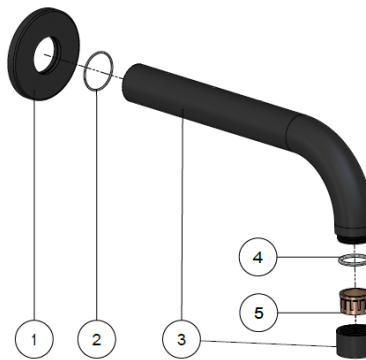

AVAILABLE
FINISHES

FEATURES

- 10 Year warranty
- Flow rate 5L p/m
- European components and cartridge
- Solid brass construction
- Box Weight **0.34** kg
- 68mm long 1/2" threaded adapter included

CARE

- Do not install tapware using any form of acetone silicones.
- Do not apply physical items (such as tools) directly to product.
- Never use house-hold or commercial detergents, citrus based cleaners, or abrasive cleaners.
- Clean using a mild washing soap solution rinsed, and dry with a soft cloth.
- Check for any product defects before installation.
- Refer to the installation manual for correct installation.

SPECIFICATIONS

TOLERANCE

FLOW RATE GRAPH

EXPLODED VIEW

NO.	Part
1	Back plate
2	O-ring
3	Spout
4	O-ring
5	Aerator

CREDENTIALS

- Watermark AS/NZS3718WMKA25013