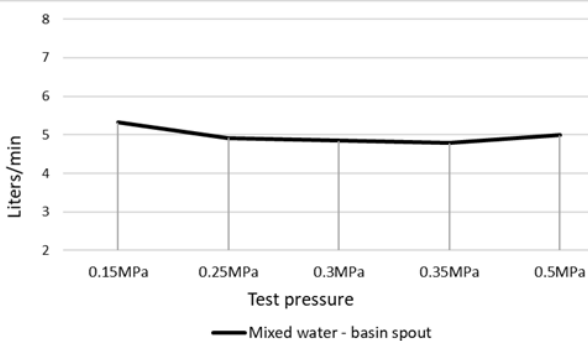

AVAILABLE
FINISHES

FEATURES

- 10 Year warranty
- Flow rate 5L p/m
- European components and cartridge
- Solid brass construction
- Box Weight **0.34** kg
- 68mm long 1/2" threaded adapter included

CARE

- Do not install tapware using any form of acetone silicones.
- Do not apply physical items (such as tools) directly to product.
- Never use house-hold or commercial detergents, citrus based cleaners, or abrasive cleaners.
- Clean using a mild washing soap solution rinsed, and dry with a soft cloth.
- Check for any product defects before installation.
- Refer to the installation manual for correct installation.

SPECIFICATIONS

TOLERANCE

FLOW RATE GRAPH

EXPLODED VIEW

NO.	Part
1	Back plate
2	O-ring
3	Spout
4	O-ring
5	Aerator

CREDENTIALS

- Watermark AS/NZS3718WMKA25013