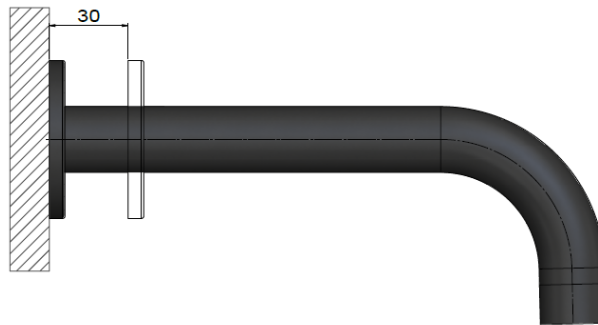

MBS05-130

BASIN SPOUT

meir®

MATTE BLACK
MBS05-130

CHROME
MBS05-130-C

CHAMPAGNE
MBS05-130-CH

TIGER
BRONZE
MBS05-130-BB

BRUSHED
NICKEL
MBS05-130-
-PVDBN

AVAILABLE
FINISHES

FEATURES

- 10 Year warranty
- Flow rate 5L p/m
- European components and cartridge
- Solid brass construction
- Box Weight **0.34** kg
- 68mm long 1/2" threaded adapter included

CARE

- Do not install tapware using any form of acetone silicones.
- Do not apply physical items (such as tools) directly to product.
- Never use house-hold or commercial detergents, citrus based cleaners, or abrasive cleaners.
- Clean using a mild washing soap solution rinsed, and dry with a soft cloth.
- Check for any product defects before installation.
- Refer to the installation manual for correct installation.

SPECIFICATIONS

TOLERANCE

FLOW RATE GRAPH

EXPLODED VIEW

NO.	Part
1	Back plate
2	O-ring
3	Spout
4	O-ring
5	Aerator

CREDENTIALS

- Watermark AS/NZS3718WMKA25013