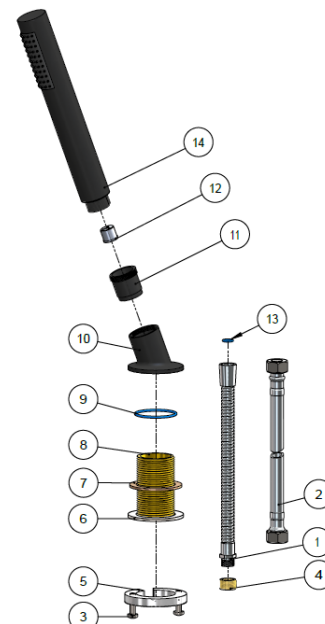

FEATURES

- 10 Year warranty
- Flow rate 8 L/min
- Solid brass construction
- Double hose connection for easy replacement of the chrome braided hose.

CARE

- Do not install tapware using any form of acetone silicones.
- Do not apply physical items (such as tools) directly to the product.
- Never use house-hold or commercial detergents, citrus based cleaners, or abrasive cleaners.
- Clean using a mild washing soap solution. Rinse and dry with a soft cloth.
- Check for any product defects before installation.
- Refer to the Installation Manual for correct installation.

SPECIFICATIONS

TOLERANCES

FLOW RATE GRAPH

CREDENTIALS

- WaterMark AS/NZS 3718:2005

EXPLODED VIEW

No.	Part Name	Qty.
1	Chrome Pull-Out Hose	1
2	Flexible Hose	1
3	Bolt	2
4	Connector	1
5	Nut	1
6	Washer	1
7	Flat Washer	1
8	Threaded Tube	1
9	O-ring	1
10	Shower Base	1
11	Protective Sleeve	1
12	Check Valve	1
13	Water Flow Controller	1
14	Handle Shower	1