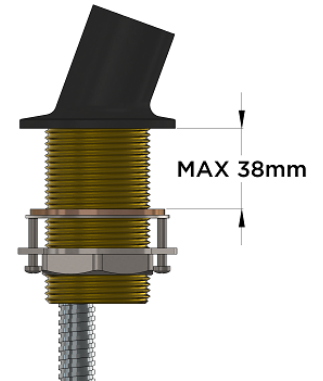

FEATURES

- 10 Year warranty
- Flow rate 8 L/min
- Solid brass construction
- Double hose connection for easy replacement of the chrome braided hose.

CARE

- Do not install tapware using any form of acetone silicones.
- Do not apply physical items (such as tools) directly to the product.
- Never use house-hold or commercial detergents, citrus based cleaners, or abrasive cleaners.
- Clean using a mild washing soap solution. Rinse and dry with a soft cloth.
- Check for any product defects before installation.
- Refer to the Installation Manual for correct installation.

SPECIFICATIONS

TOLERANCES

FLOW RATE GRAPH

CREDENTIALS

- WaterMark AS/NZS 3718:2005

EXPLODED VIEW

No.	Part Name	Qty.
1	Chrome Pull-Out Hose	1
2	Flexible Hose	1
3	Bolt	2
4	Connector	1
5	Nut	1
6	Washer	1
7	Flat Washer	1
8	Threaded Tube	1
9	O-ring	1
10	Shower Base	1
11	Protective Sleeve	1
12	Check Valve	1
13	Water Flow Controller	1
14	Handle Shower	1