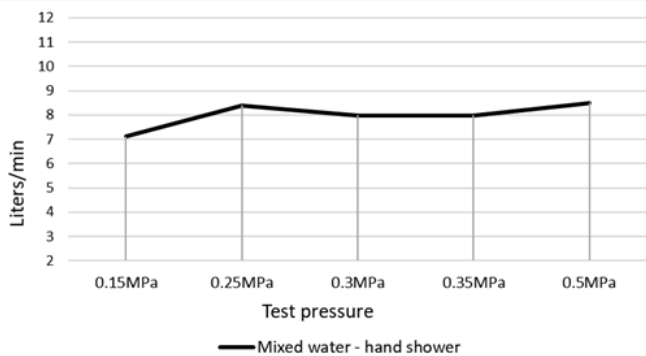

FEATURES

- 10 Year warranty
- Flow rate 8 L/min
- Solid brass construction
- Double hose connection for easy replacement of the chrome braided hose.

CARE

- Do not install tapware using any form of acetone silicones.
- Do not apply physical items (such as tools) directly to the product.
- Never use house-hold or commercial detergents, citrus based cleaners, or abrasive cleaners.
- Clean using a mild washing soap solution. Rinse and dry with a soft cloth.
- Check for any product defects before installation.
- Refer to the Installation Manual for correct installation.

SPECIFICATIONS

TOLERANCES

FLOW RATE GRAPH

CREDENTIALS

- WaterMark AS/NZS 3718:2005

EXPLODED VIEW

No.	Part Name	Qty.
1	Chrome Pull-Out Hose	1
2	Flexible Hose	1
3	Bolt	2
4	Connector	1
5	Nut	1
6	Washer	1
7	Flat Washer	1
8	Threaded Tube	1
9	O-ring	1
10	Shower Base	1
11	Protective Sleeve	1
12	Check Valve	1
13	Water Flow Controller	1
14	Handle Shower	1