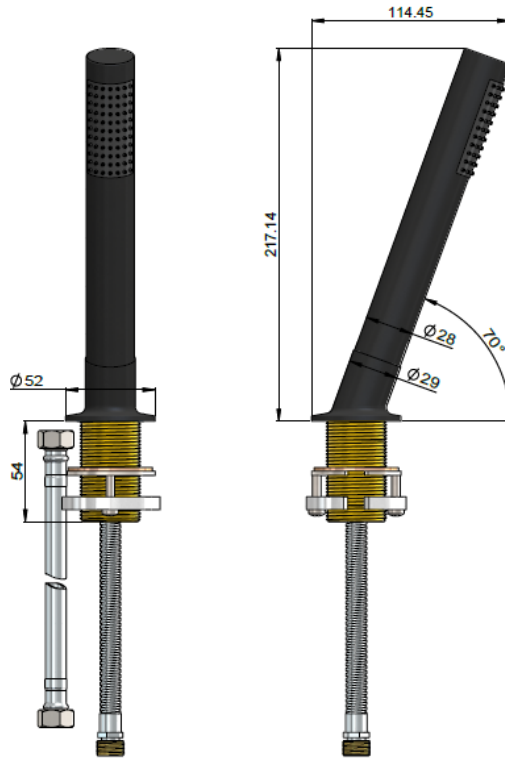

MZ09-R DECK MOUNTED HAND SHOWER

meir®

MATTE BLACK
MZ09-R

**TIGER
BRONZE**
MZ09-R-BB

CHAMPAGNE
MZ09-R-CH

**BRUSHED
NICKEL**
MZ09-R
-PVDBN

CHROME
MZ09-R-C

**AVAILABLE
FINISHES**

FEATURES

- 10 Year warranty
- Flow rate 8 L/min
- Solid brass construction
- Double hose connection for easy replacement of the chrome braided hose.

CARE

- Do not install tapware using any form of acetone silicones.
- Do not apply physical items (such as tools) directly to the product.
- Never use house-hold or commercial detergents, citrus based cleaners, or abrasive cleaners.
- Clean using a mild washing soap solution. Rinse and dry with a soft cloth.
- Check for any product defects before installation.
- Refer to the Installation Manual for correct installation.

SPECIFICATIONS

TOLERANCES

FLOW RATE GRAPH

CREDENTIALS

- WaterMark AS/NZS 3718:2005

EXPLODED VIEW

No.	Part Name	Qty.
1	Chrome Pull-Out Hose	1
2	Flexible Hose	1
3	Bolt	2
4	Connector	1
5	Nut	1
6	Washer	1
7	Flat Washer	1
8	Threaded Tube	1
9	O-ring	1
10	Shower Base	1
11	Protective Sleeve	1
12	Check Valve	1
13	Water Flow Controller	1
14	Handle Shower	1