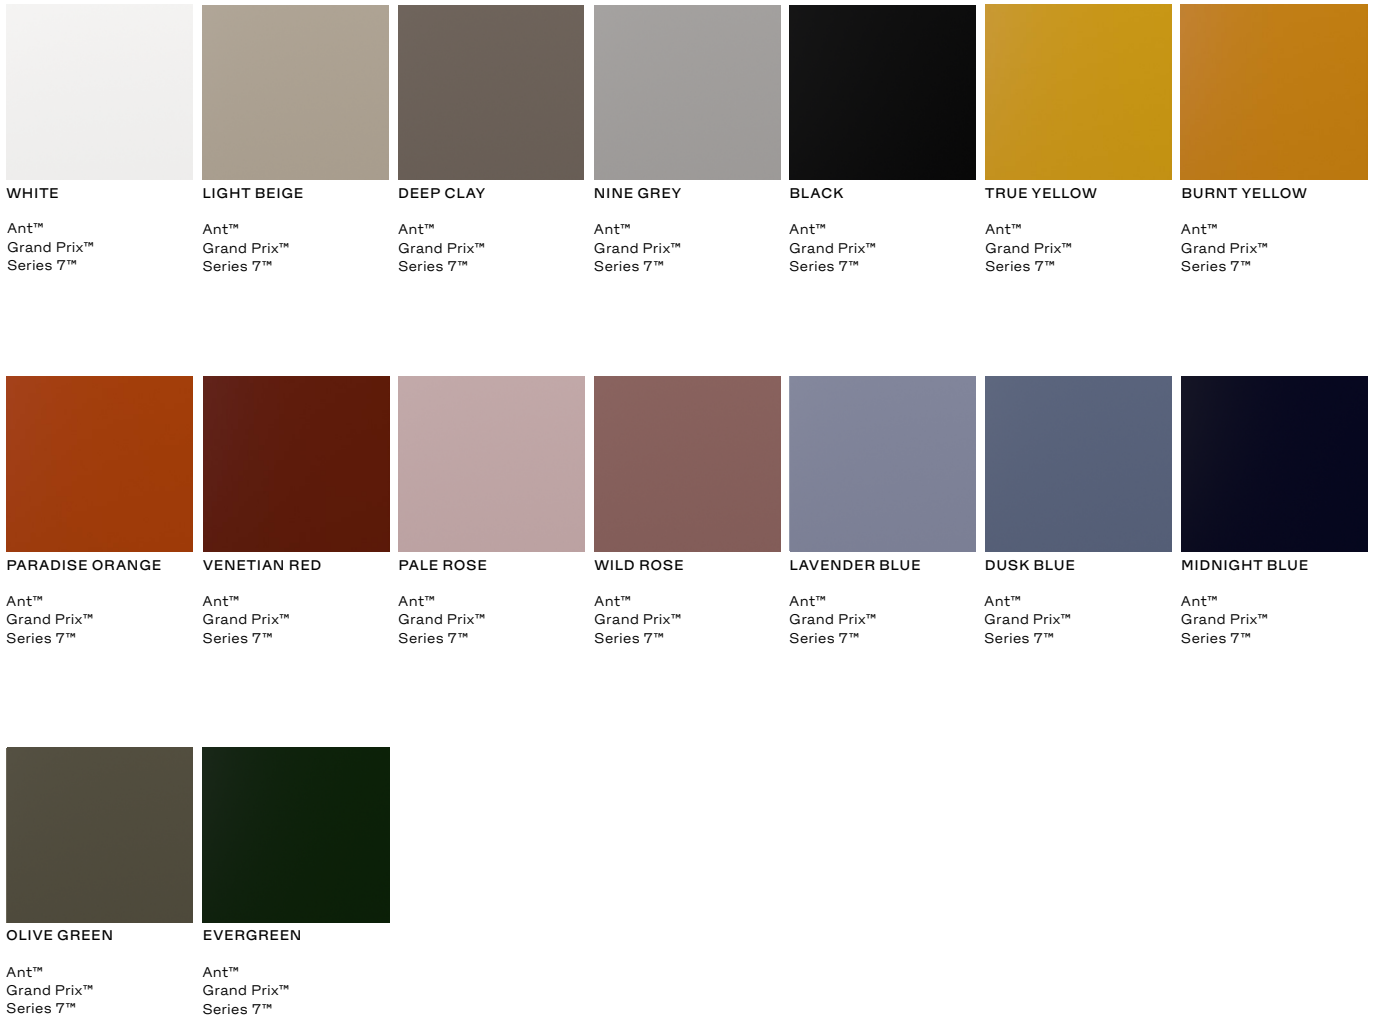

SURFACE SELECTION

Colours and materials may vary from the images shown.
Actual colour, gloss level and structure may vary.

COLOURED VENEER

ASH - WHITE

Ant™
Grand Prix™
Series 7™

ASH - LIGHT BEIGE

Ant™
Grand Prix™
Series 7™

Ant™
Grand Prix™
Series 7™

ASH - BURNT YELLOW

Ant™
Grand Prix™
Series 7™ Junior

ASH - PARADISE ORANGE

Ant™
Grand Prix™
Series 7™

ASH - VENETIAN RED

Ant™
Grand Prix™
Series 7™

ASH - PALE ROSE

Ant™
Children's Chairs
Grand Prix™
Series 7™

ASH - OLIVE GREEN

Ant™
Grand Prix™
Series 7™

ASH - EVERGREEN

Ant™
Grand Prix™
Series 7™
Series 7™ Junior

OAK - BLACK

NO1™

SURFACE SELECTION

Colours and materials may vary from the images shown.
Actual colour, gloss level and structure may vary.

LACQUERED VENEER

SURFACE SELECTION

Colours and materials may vary from the images shown.
Actual colour, gloss level and structure may vary.