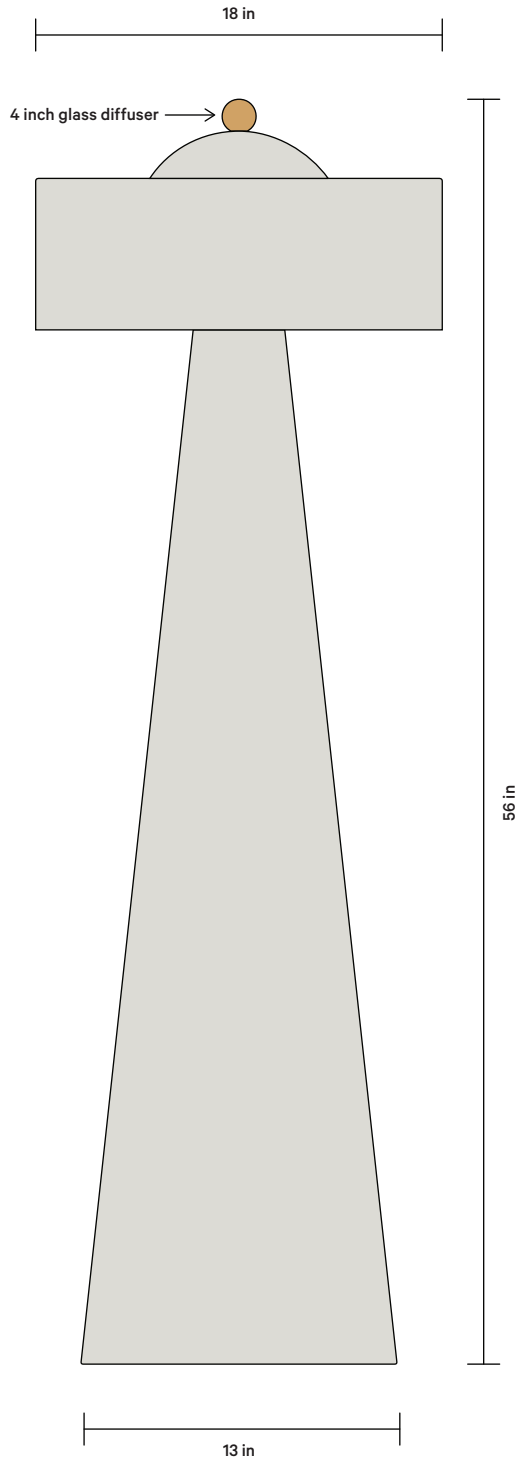

Helena Floor Lamp

FRONT VIEW

A collection of lights that blend beauty with utility, Terra combines Danny Kaplan Studio's signature hand-thrown ceramics in rich, tactile glazes with In Common With's clean lines and minimalist design sensibility.

DETAILS

Materials	Ceramic, Brass
Bulbs Included (x 7)	E12 / 110 V / 4.0 W / 220 lm / 2200 - 3000 K, Warm on Dim
Lead Time	16 Weeks
Max Wattage	10 W
Product Weight	8 Pounds

Certifications

BASE FINISH OPTIONS

● Stone ● Anthracite ● Ivy ● Chestnut ● Lapis ● Terrasig

BRASS FINISH OPTIONS

● Brushed Brass ● Patina Brass ● Blackened Brass

NOTES

1. This fixture is handmade, and may exhibit variability within the same piece. We do our best to maintain a consistent product, but honor the handmade craftsmanship.
2. Dimensions may vary within an inch.
3. Comes with 10 feet of black rubber cord.
4. A rotary dimmer switch is built into the shade of the light fixture.

Last updated on July 8, 2022