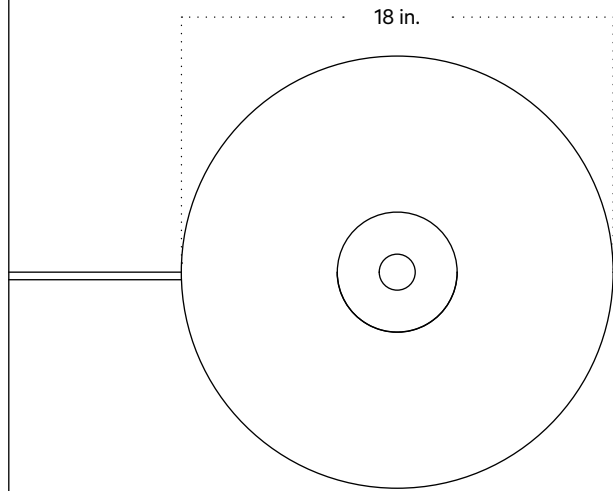

In Common With

Helena Floor Lamp
Technical Specifications

Helena Floor Lamp

Technical Specifications

Materials	Ceramic, brass
Product weight	~ 60 lb
Lead time	16 weeks
Bulbs included (7)	E12 / 120V / 4.0 W / 220 lm 2200 K - 3000 K / warm on dim
Dimmer	Integrated dimmer switch
Cord length	16 feet
Max wattage	70 W
Certifications	UL listed, damp- rated

Notes

1. A rotary dimmer is located at the top of the fixture above the shade.
2. This fixture comes with a 10-foot-black cord; length is not customizable.
3. This fixture has handmade elements and may exhibit variability within the same piece. These variations are inherent in the production process and are not to be considered as defects. We do our best to maintain a consistent product while honoring handmade craftsmanship.
4. Dimensions may vary within one inch.

Updated August 18, 2023

Side View

57 ³/₄ in.

Top View

18 in.

Inline Dimmer Switch Detail

1 ¹/₂ in.

7 ¹/₄ in.