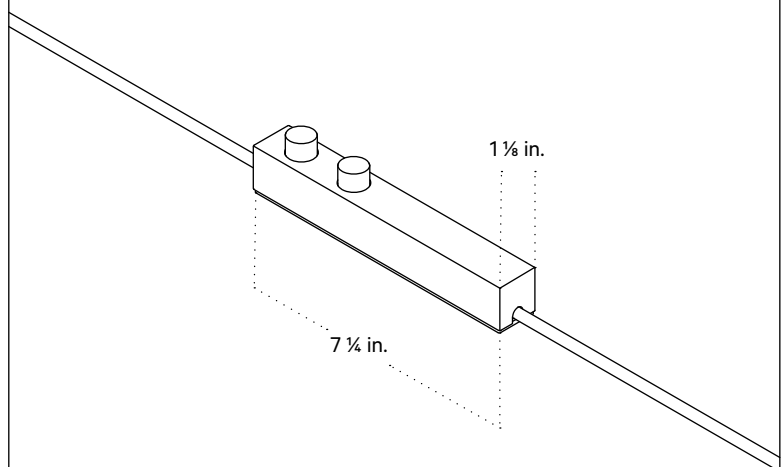

In Common With

Helena Floor Lamp
Technical Specifications

Helena Floor Lamp

Technical Specifications

Materials	Ceramic, brass
Product weight	~ 60 lb
Lead time	16 weeks
Bulbs included (7)	E12 / 120V / 4.0 W / 220 lm 2200 K - 3000 K / warm on dim
Dimmer	Integrated dimmer switch
Cord length	16 feet
Max wattage	70 W
Certifications	UL listed, damp- rated

Notes

1. A rotary dimmer is located at the top of the fixture above the shade.
2. This fixture comes with a 10-foot-black cord; length is not customizable.
3. This fixture has handmade elements and may exhibit variability within the same piece. These variations are inherent in the production process and are not to be considered as defects. We do our best to maintain a consistent product while honoring handmade craftsmanship.
4. Dimensions may vary within one inch.

Updated August 18, 2023

Side View

57 ³/₄ in.

Top View

18 in.

Inline Dimmer Switch Detail

1 ¹/₂ in.

7 ¹/₄ in.