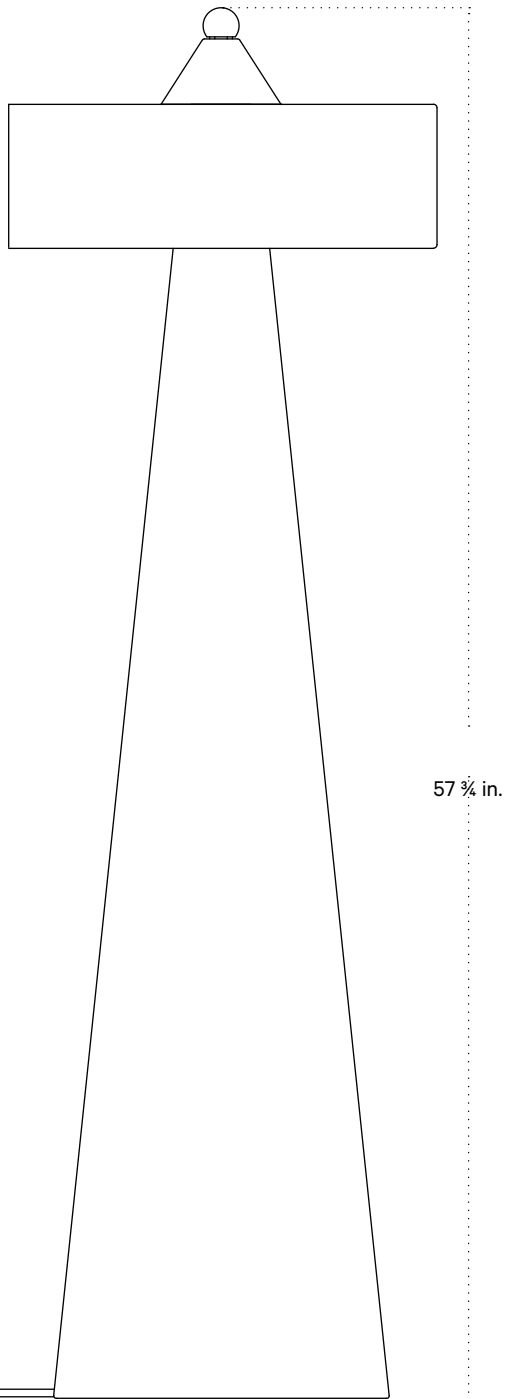

In Common With

Helena Floor Lamp
Technical Specifications

Helena Floor Lamp

Technical Specifications

Materials	Ceramic, brass
Product weight	~ 60 lb
Lead time	16 weeks
Bulbs included (7)	E12 / 120V / 4.0 W / 220 lm 2200 K - 3000 K / warm on dim
Dimmer	Integrated dimmer switch
Cord length	16 feet
Max wattage	70 W
Certifications	UL listed, damp- rated

Notes

1. A rotary dimmer is located at the top of the fixture above the shade.
2. This fixture comes with a 10-foot-black cord; length is not customizable.
3. This fixture has handmade elements and may exhibit variability within the same piece. These variations are inherent in the production process and are not to be considered as defects. We do our best to maintain a consistent product while honoring handmade craftsmanship.
4. Dimensions may vary within one inch.

Updated August 18, 2023

Side View

57 ³/₄ in.

Top View

18 in.

Inline Dimmer Switch Detail

1 ¹/₂ in.

7 ¹/₄ in.