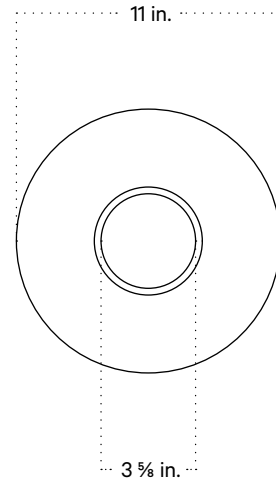

## Technical Specifications

Materials	Ceramic, glass, brass
Product weight	~ 22 lb
Lead time	16 weeks
Bulbs included (1)	G9 / 110V / 4.5 W / 450 lm 2700 K / dimmable
Dimmer	TRIAC
Max wattage	10 W
Certifications	UL listed, damp- rated

## Notes

1. This fixture can be installed on a wall or ceiling.
2. This fixture has handmade elements and may exhibit variability within the same piece. These variations are inherent in the production process and are not to be considered as defects. We do our best to maintain a consistent product while honoring handmade craftsmanship.
3. Dimensions may vary within one inch.

Updated November 30, 2023

Front View

Bottom View

Side View: Wall Installation

Isometric View