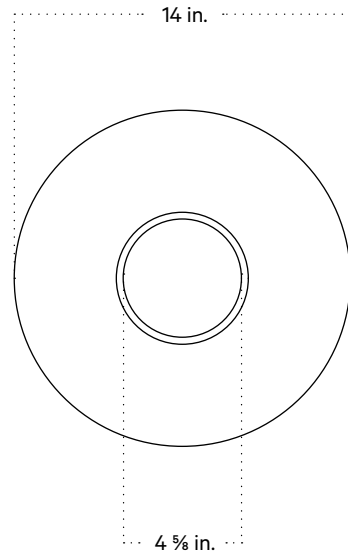

## Technical Specifications

Materials	Ceramic, glass, brass
Product weight	~ 30 lb
Lead time	16 weeks
Bulbs included (1)	G9 / 110V / 6 W / 600 lm 2700 K / dimmable
Dimmer	TRIAC
Max wattage	10 W
Certifications	UL listed, damp- rated

## Notes

1. This fixture can be installed on a wall or ceiling.
2. This fixture has handmade elements and may exhibit variability within the same piece. These variations are inherent in the production process and are not to be considered as defects. We do our best to maintain a consistent product while honoring handmade craftsmanship.
3. Dimensions may vary within one inch.

Updated November 30, 2023

Front View

Bottom View

Side View: Wall Installation

Isometric View