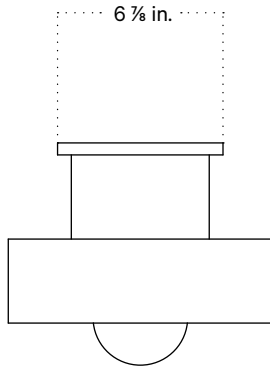

## Technical Specifications

Materials	Ceramic, glass, brass
Product weight	~ 22 lb
Lead time	16 weeks
Bulbs included (1)	G9 / 110V / 4.5 W / 450 lm 2700 K / dimmable
Dimmer	TRIAC
Max wattage	10 W
Certifications	UL listed, damp- rated

Updated November 30, 2023

Front View

Bottom View

Side View: Wall Installation

Isometric View