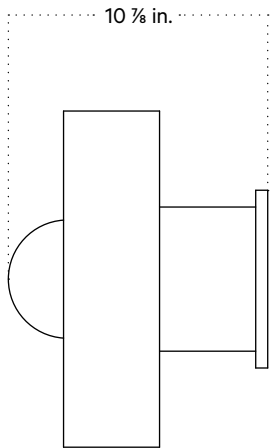

## Technical Specifications

Materials	Ceramic, glass, brass
Product weight	~ 30 lb
Lead time	16 weeks
Bulbs included (1)	G9 / 110V / 6 W / 600 lm 2700 K / dimmable
Dimmer	TRIAC
Max wattage	10 W
Certifications	UL listed, damp- rated

## Notes

1. This fixture can be installed on a wall or ceiling.
2. This fixture has handmade elements and may exhibit variability within the same piece. These variations are inherent in the production process and are not to be considered as defects. We do our best to maintain a consistent product while honoring handmade craftsmanship.
3. Dimensions may vary within one inch.

Updated November 30, 2023

Front View

Bottom View

Side View: Wall Installation

Isometric View