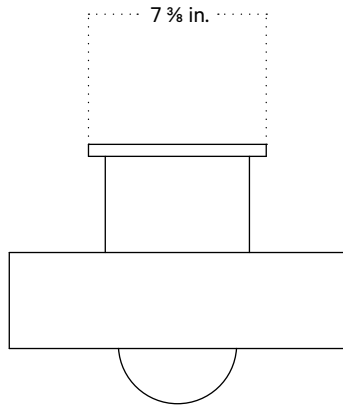

## Technical Specifications

Materials	Ceramic, glass, brass
Product weight	~ 30 lb
Lead time	16 weeks
Bulbs included (1)	G9 / 110V / 6 W / 600 lm 2700 K / dimmable
Dimmer	TRIAC
Max wattage	10 W
Certifications	UL listed, damp- rated

Updated November 30, 2023

Front View

Bottom View

Side View: Wall Installation

Isometric View