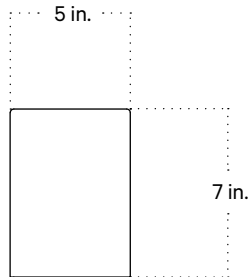

Front View

Side View

Bottom View

Isometric View