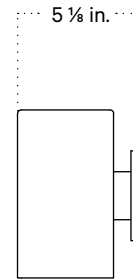

Front View

Side View

Bottom View

Isometric View