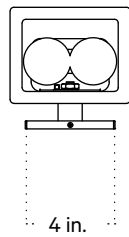

Bottom View