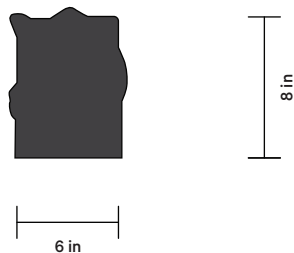

FRONT VIEW

A collection of lights that blend beauty with utility, Terra combines Danny Kaplan Studio's signature hand-thrown ceramics in rich, tactile glazes with In Common With's clean lines and minimalist design sensibility.

DETAILS

Materials	Ceramic, Brass
Bulbs Included (x 2)	E12 / 110 V / 4.0 W / 220 lm / 2200 - 3000 K, Warm on Dim
Lead Time	12 Weeks
Max Wattage	10 W
Product Weight	8 Pounds

Certifications

BASE FINISH OPTIONS

● Stone ● Anthracite ● Ivy ● Chestnut ● Lapis ● Terrasig

BRASS FINISH OPTIONS

● Brushed Brass ● Patina Brass ● Blackened Brass

NOTES

1. This fixture is handmade, and may exhibit variability within the same piece. We do our best to maintain a consistent product, but honor the handmade craftsmanship.
2. Dimensions may vary within an inch.
3. Canopy is 4 inches square and will cover a standard junction box but has a tight tolerance.

Last updated on July 8, 2022