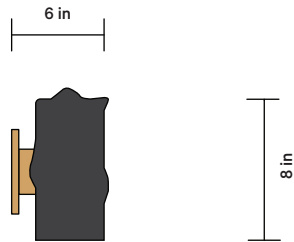

## SIDE VIEW

## NOTES

1. This fixture is handmade, and may exhibit variability within the same piece. We do our best to maintain a consistent product, but honor the handmade craftsmanship.
2. Dimensions may vary within an inch.
3. Canopy is 4 inches square and will cover a standard junction box but has a tight tolerance.