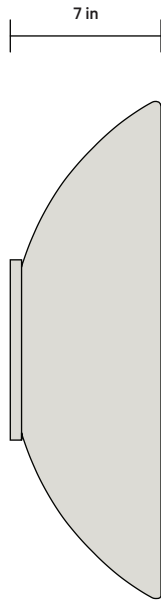

In Common With × Danny Kaplan Studio

Augustus Mirror

SIDE VIEW

FRONT VIEW

A collection of lights that blend beauty with utility, Terra combines Danny Kaplan Studio's signature hand-thrown ceramics in rich, tactile glazes with In Common With's clean lines and minimalist design sensibility.

DETAILS

Materials	Ceramic, Mirrored Glass, Brass
Bulbs Included	Low Voltage Flexible LED Module / 2300 lm / 1800 K - 3000 K / Warm on Dim
Lead Time	12 Weeks
Max Wattage	38 W
Product Weight	40 Pounds

Certifications

BASE FINISH OPTIONS

● Stone ● Anthracite ● Ivy ● Chestnut ● Lapis ● Terrasig

BRASS FINISH OPTIONS

● Brushed Brass ● Patina Brass ● Blackened Brass

NOTES

1. This fixture is handmade, and may exhibit variability within the same piece. We do our best to maintain a consistent product, but honor the handmade craftsmanship.
2. Dimensions may vary within an inch.