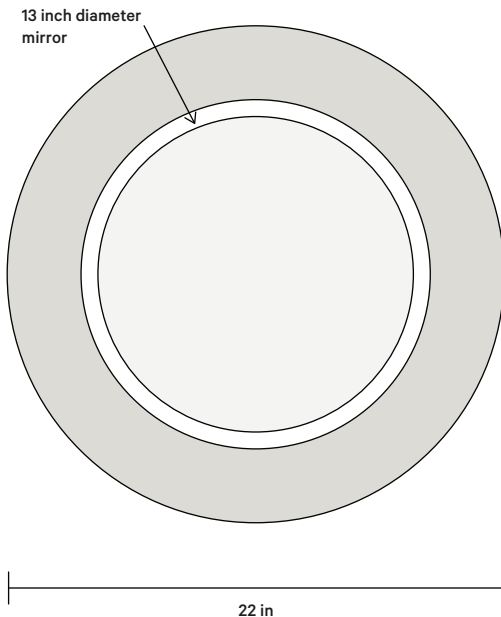

FRONT VIEW

A collection of lights that blend beauty with utility, Terra combines Danny Kaplan Studio's signature hand-thrown ceramics in rich, tactile glazes with In Common With's clean lines and minimalist design sensibility.

DETAILS

Materials	Ceramic, Mirrored Glass, Brass
Bulbs Included	Low Voltage Flexible LED Module / 2300 lm / 1800 K - 3000 K / Warm on Dim
Lead Time	12 Weeks
Max Wattage	38 W
Product Weight	40 Pounds

Certifications

BASE FINISH OPTIONS

● Stone ● Anthracite ● Ivy ● Chestnut ● Lapis ● Terrasig

BRASS FINISH OPTIONS

● Brushed Brass ● Patina Brass ● Blackened Brass

NOTES

1. This fixture is handmade, and may exhibit variability within the same piece. We do our best to maintain a consistent product, but honor the handmade craftsmanship.
2. Dimensions may vary within an inch.

Last updated on July 8, 2022