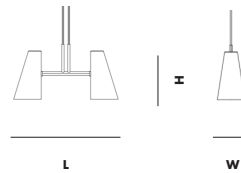

CANOPY

Rectangular metal in matching colour as the pendant
(L 100 x W 60 x H 25 mm/L 3.9 x W 2.6 x H 0.9 ")

COLLI

1 pc./box

MAINTENANCE

For daily care, wipe off with a clean, moist cloth followed by a soft dry cloth.

DIMENSIONS

L 420 x H 210 x W 110 mm
L 16.5 x H 8.3 x W 4.3 "

SHADES

Ø 110 x H 197 mm
Ø 4.3 x H 7.7 "

ITEM NO / COLOUR

133063 Black (CE)
139323 Black (cUL)

CONO PENDANT (THREE SHADES)

DESIGNED BY BENNY FRANDBSEN

DIMENSIONS

\varnothing 360 x H 500 mm
 \varnothing 14.1 x H 19.6 "

SHADES

\varnothing 110 x H 197 mm
 \varnothing 4.3 x H 7.7 "

POSITIONS OF SHADES

(measured from bottom of tube)

Shade 1 122 mm / 4.8 "
Shade 2 242 mm / 9.5 "
Shade 3 370 mm / 14.5 "