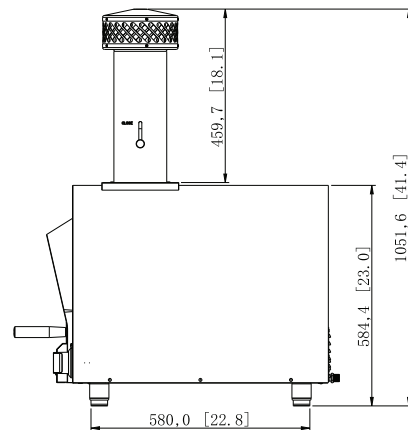

Hybrid Oven

SKU: OV-HYB

NOTES

DISCLAIMER

We recommend adding a 1/4" (.25) to the inner dimension to ensure the unit fits properly in the build out.