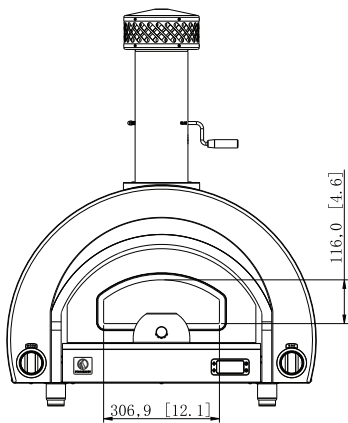

Hybrid Oven

SKU: OV-HYB

NOTES

DISCLAIMER

We recommend adding a 1/4" (.25) to the inner dimension to ensure the unit fits properly in the build out.