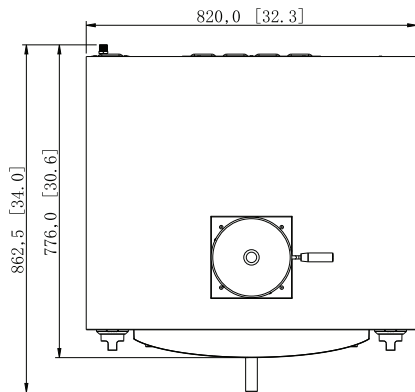

Hybrid Oven

SKU: OV-HYB

NOTES

DISCLAIMER

We recommend adding a 1/4" (.25) to the inner dimension to ensure the unit fits properly in the build out.