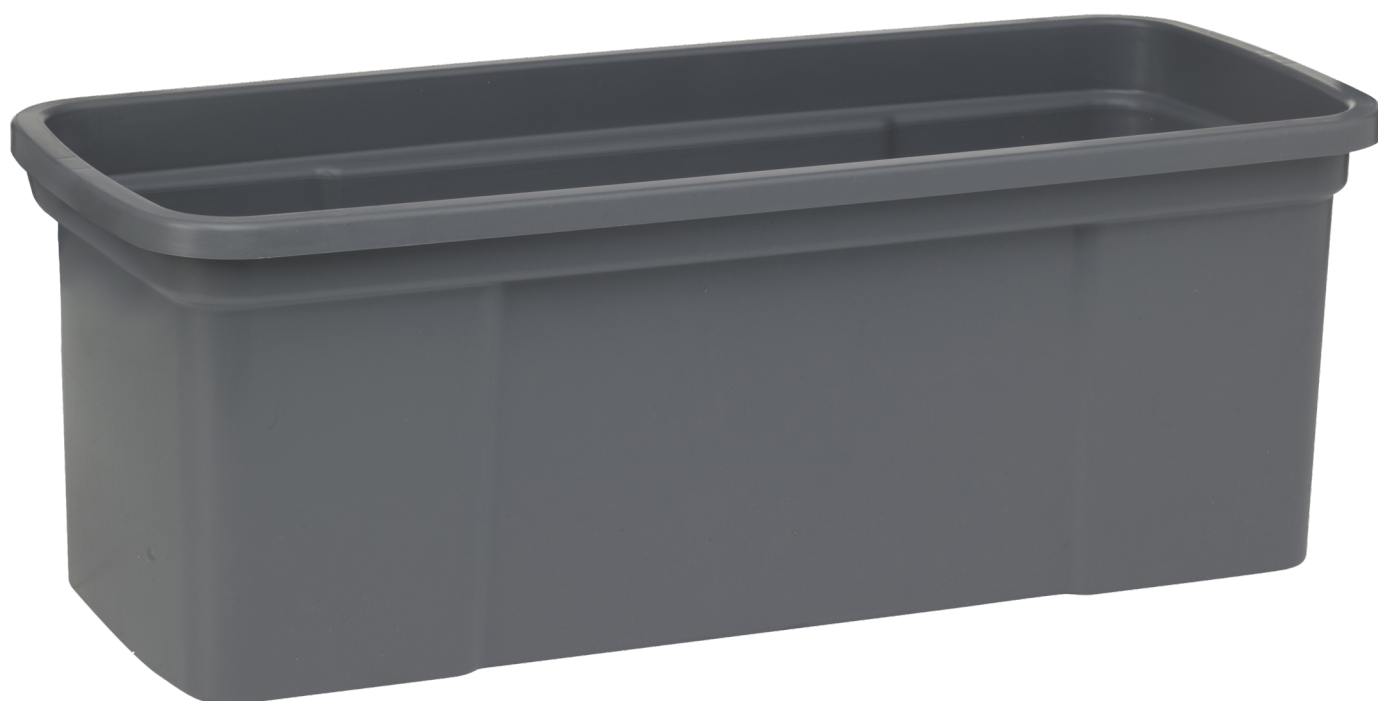

581412

Mop box, without Lid,
Handle and Sieve , 40 cm
Grey

Mop box, without Lid, Handle and Sieve , 40 cm Grey

Technical Data

Item Number	581412
System Size	40 cm
Material	Polypropylene
Box Quantity	1 Pcs.
Quantity per Pallet (80 x 120 x 200 cm)	30 Pcs.
Quantity Per Layer (Pallet)	5 Pcs.
Box Length	700 mm
Box Width	245 mm
Box Height	260 mm
Length/Depth	550 mm
Width	225 mm
Height	195 mm
Net Weight	0.79 kg
Weight cardboard	0.479 kg
Tare total	0.479 kg
Gross Weight	1.27 kg
Cubik metre	0.024131 M3
GTIN-13 Number	5705025814124
GTIN-14 Number (Box quantity)	15705025814121
Customs Tariff No.	39241000
Country of origin	Denmark