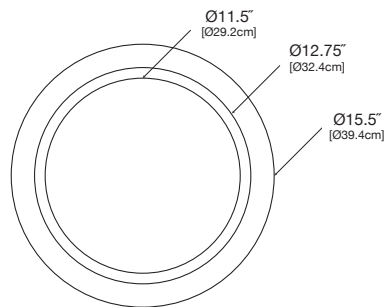

black repro: LL-ST-DS-BS

blue speckle: LL-ST-DS-BS

red speckle: LL-ST-DW-RS

collection: accessories
 material: LLDPE
 dimensions: width: 11.5" (29.1cm)
 depth: 15.5" (39.3cm)
 height: 17.25" (43.8cm)
 weight: 9 lbs (4.0kg)

pairs well with 4 slat
 adirondack chair.

shipping dimensions: 16" x 16" x 19"
 shipping weight: 11 lbs (5.0kg)

shipped flat packed
 some assembly required

white speckle: LL-ST-DS-WS