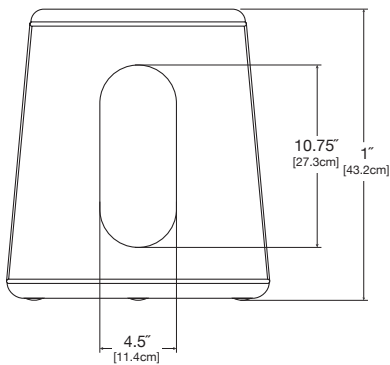

black repro: LL-ST-DS-BS

blue speckle: LL-ST-DS-BS

red speckle: LL-ST-DW-RS

collection: accessories
 material: LLDPE
 dimensions: width: 11.5" (29.1cm)
 depth: 15.5" (39.3cm)
 height: 17.25" (43.8cm)
 weight: 9 lbs (4.0kg)

pairs well with 4 slat
 adirondack chair.

shipping dimensions: 16" x 16" x 19"
 shipping weight: 11 lbs (5.0kg)

shipped flat packed
 some assembly required

white speckle: LL-ST-DS-WS