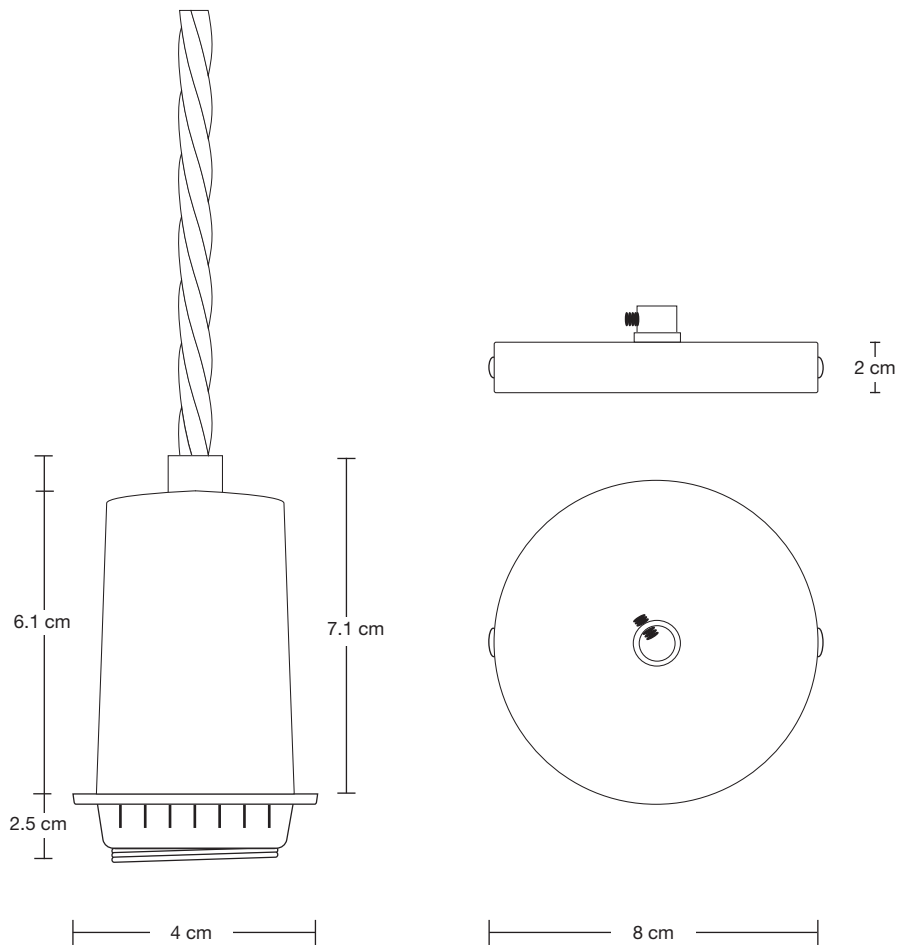

### DIMENSIONS

H: 42 cm x W: 36 cm x D: 36 cm

SHADE DIAMETER: 36 cm / 14.1"

SHADE HEIGHT: 42 cm / 16.5"

ROSE DIAMETER: 8 cm / 3.1"

ROSE HEIGHT: 2 cm / 0.7"

## Sleek Edison Cord Set ES E27 Bulb Holder

Bulb Required: Standard screw (E27) fitting, max 40W.

WEIGHT: 0.3 kg

### DIMENSIONS

H: 9.6 cm x W: 4 cm x D: 4 cm

HOLDER DIAMETER: 4 cm / 1.6"

HOLDER HEIGHT: 9.6 cm / 3.8"

ROSE DIAMETER: 8 cm / 3.2"

ROSE HEIGHT: 2 cm / 0.8"