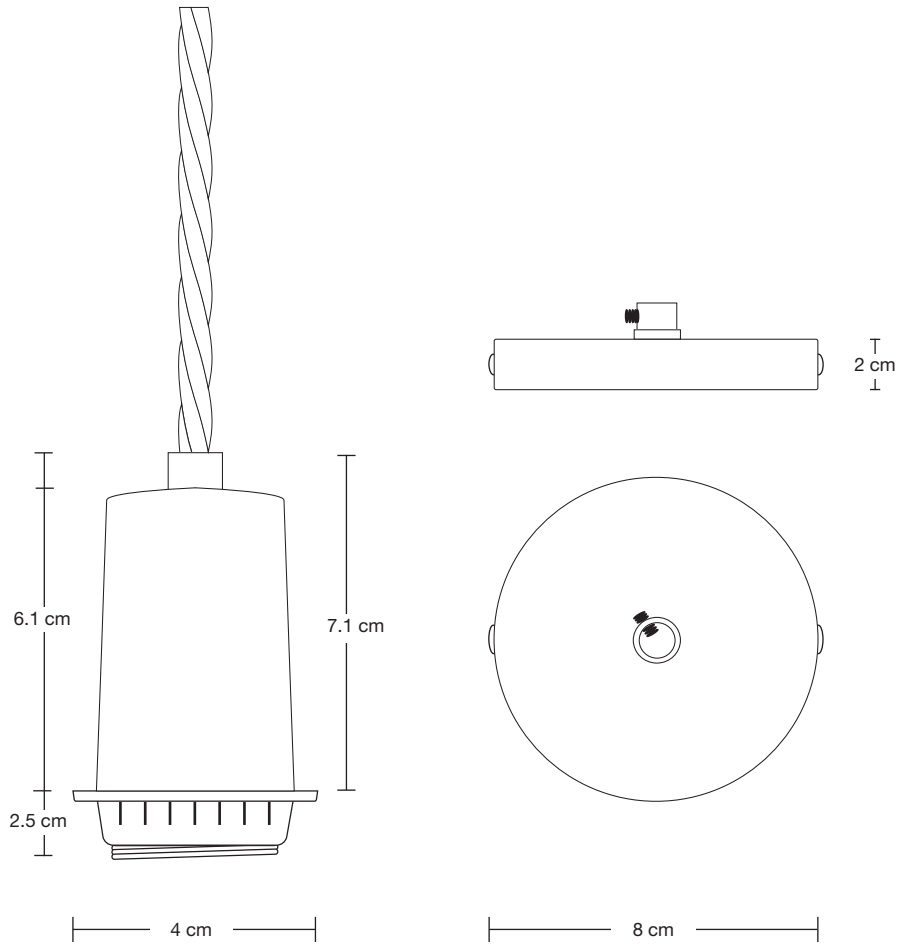

Bulb Required: Standard screw (E27) fitting, max 40W.

WEIGHT: 1.32 kg

INFORMATION

PRODUCT CODE: CO-RA-GLP12

FINISHES: Natural, Black

DIMENSIONS

H: 31 cm x W: 31 cm x D: 31 cm

SHADE DIAMETER: 31 cm / 12.2"

SHADE HEIGHT: 31 cm / 12.2"

ROSE DIAMETER: 8 cm / 3.1"

ROSE HEIGHT: 2 cm / 0.7"

Sleek Edison Cord Set ES E27 Bulb Holder

SPECIFICATIONS

We meet all UK and EU lighting and safety regulations.

Our products are hand finished to ensure an authentic vintage look and therefore they may vary slightly from those shown in the images.

Bulb Required: Standard screw (E27) fitting, max 40W.

WEIGHT: 0.3 kg

INFORMATION

PRODUCT CODE: SL-EBH

BASE FINISHES: Brass, Pewter, Copper, Black

FLEX CORD: 1m Black Twisted Fabric Flex.

Ready to be installed, installation required.

Wall mount screws not included.

DIMENSIONS

H: 9.6 cm x W: 4 cm x D: 4 cm

HOLDER DIAMETER: 4 cm / 1.6"

HOLDER HEIGHT: 9.6 cm / 3.8"

ROSE DIAMETER: 8 cm / 3.2"

ROSE HEIGHT: 2 cm / 0.8"