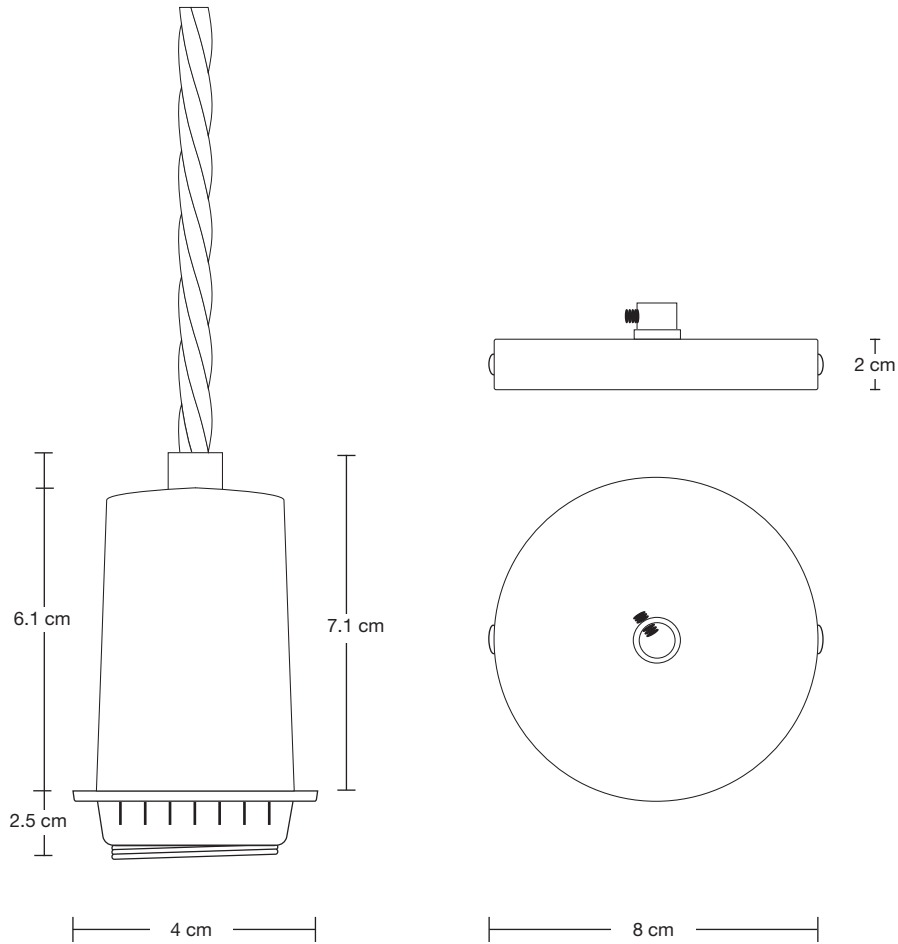

Bulb Required: Standard screw (E27) fitting, max 40W.

WEIGHT: 1.27 kg

INFORMATION

PRODUCT CODE: RA-GLP16-N

FINISHES: Natural

FLEX: 1 Meter Black Twisted flex

DIMENSIONS

H: 32 cm x W: 40 cm x D: 40 cm

SHADE DIAMETER: 40 cm / 12.9"

SHADE HEIGHT: 32 cm / 15.7"

ROSE DIAMETER: 8 cm / 3.1"

ROSE HEIGHT: 2 cm / 0.7"

Sleek Edison Cord Set ES E27 Bulb Holder

SPECIFICATIONS

We meet all UK and EU lighting and safety regulations.

Our products are hand finished to ensure an authentic vintage look and therefore they may vary slightly from those shown in the images.

Bulb Required: Standard screw (E27) fitting, max 40W.

WEIGHT: 0.3 kg

H: 9.6 cm x W: 4 cm x D: 4 cm

HOLDER DIAMETER: 4 cm / 1.6"

HOLDER HEIGHT: 9.6 cm / 3.8"

ROSE DIAMETER: 8 cm / 3.2"

ROSE HEIGHT: 2 cm / 0.8"