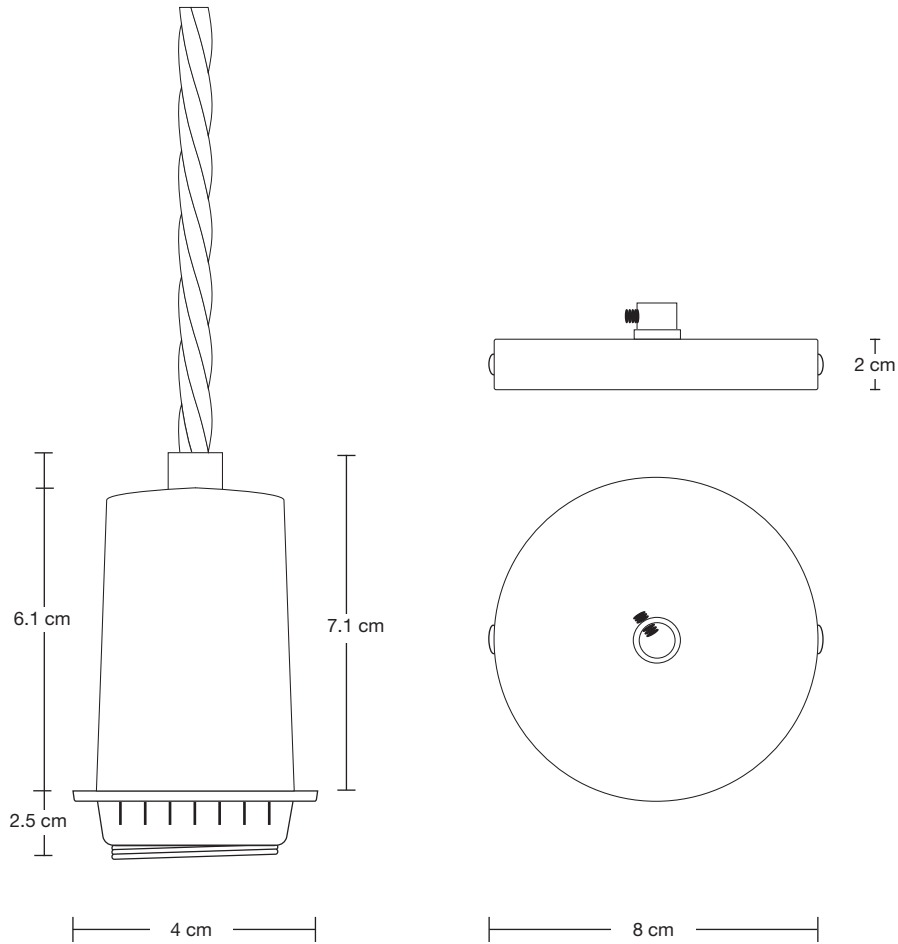

Bulb Required: Standard screw (E27) fitting, max 40W.

WEIGHT: 1.47 kg

INFORMATION

PRODUCT CODE: RA-CP10-N

FINISHES: Natural

FLEX: 1 Meter Black Twisted flex

DIMENSIONS

H: 45 cm x W: 26 cm x D: 26 cm

SHADE DIAMETER: 26 cm / 10.2"

SHADE HEIGHT: 45 cm / 17.7"

ROSE DIAMETER: 8 cm / 3.1"

ROSE HEIGHT: 2 cm / 0.7"

Sleek Edison Cord Set ES E27 Bulb Holder

SPECIFICATIONS

We meet all UK and EU lighting and safety regulations.

Our products are hand finished to ensure an authentic vintage look and therefore they may vary slightly from those shown in the images.

Bulb Required: Standard screw (E27) fitting, max 40W.

WEIGHT: 0.3 kg

H: 9.6 cm x W: 4 cm x D: 4 cm

HOLDER DIAMETER: 4 cm / 1.6"

HOLDER HEIGHT: 9.6 cm / 3.8"

ROSE DIAMETER: 8 cm / 3.2"

ROSE HEIGHT: 2 cm / 0.8"