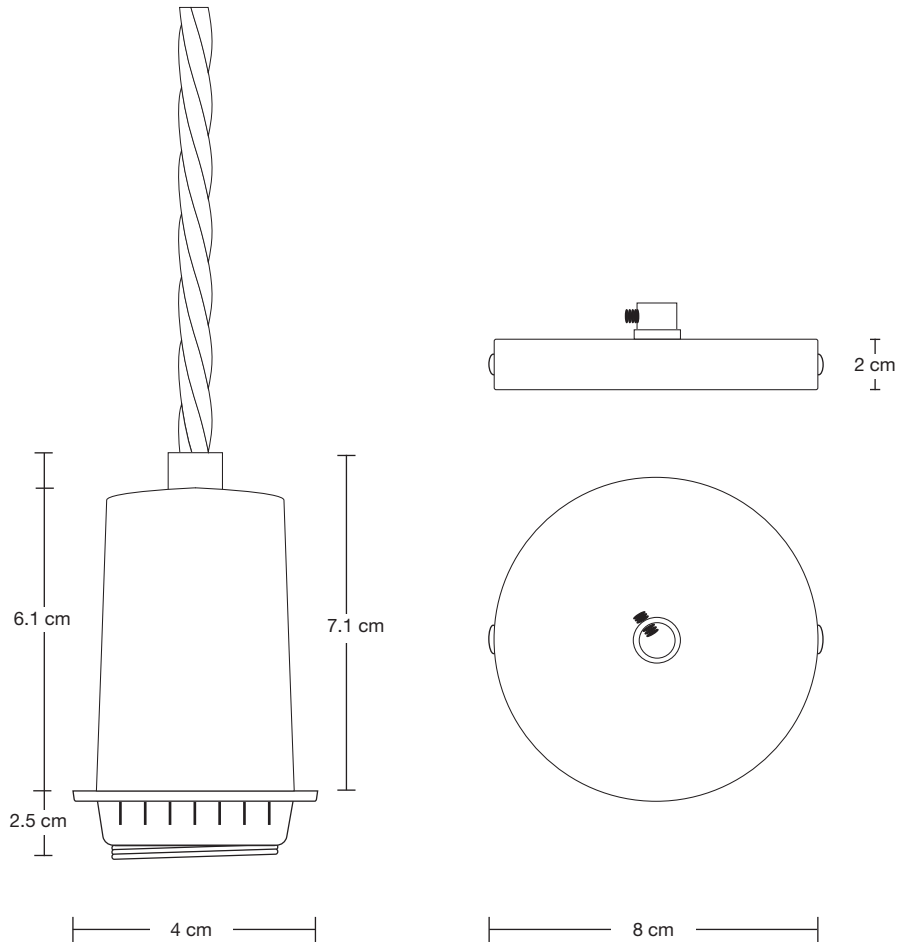

Bulb Required: Standard screw (E27) fitting, max 40W.

WEIGHT: 1.42 kg

INFORMATION

PRODUCT CODE: BH-RA-HXP15

FINISHES: Natural, Black

FLEX: 1 Meter Black Twisted flex

DIMENSIONS

H: 26.5 cm x W: 39 cm x D: 39 cm

SHADE DIAMETER: 39 cm / 15.3"

SHADE HEIGHT: 26.5 cm / 10.4"

ROSE DIAMETER: 8 cm / 3.1"

ROSE HEIGHT: 2 cm / 0.7"

Sleek Edison Cord Set ES E27 Bulb Holder

SPECIFICATIONS

We meet all UK and EU lighting and safety regulations.

Our products are hand finished to ensure an authentic vintage look and therefore they may vary slightly from those shown in the images.

Bulb Required: Standard screw (E27) fitting, max 40W.

WEIGHT: 0.3 kg

H: 9.6 cm x W: 4 cm x D: 4 cm

HOLDER DIAMETER: 4 cm / 1.6"

HOLDER HEIGHT: 9.6 cm / 3.8"

ROSE DIAMETER: 8 cm / 3.2"

ROSE HEIGHT: 2 cm / 0.8"