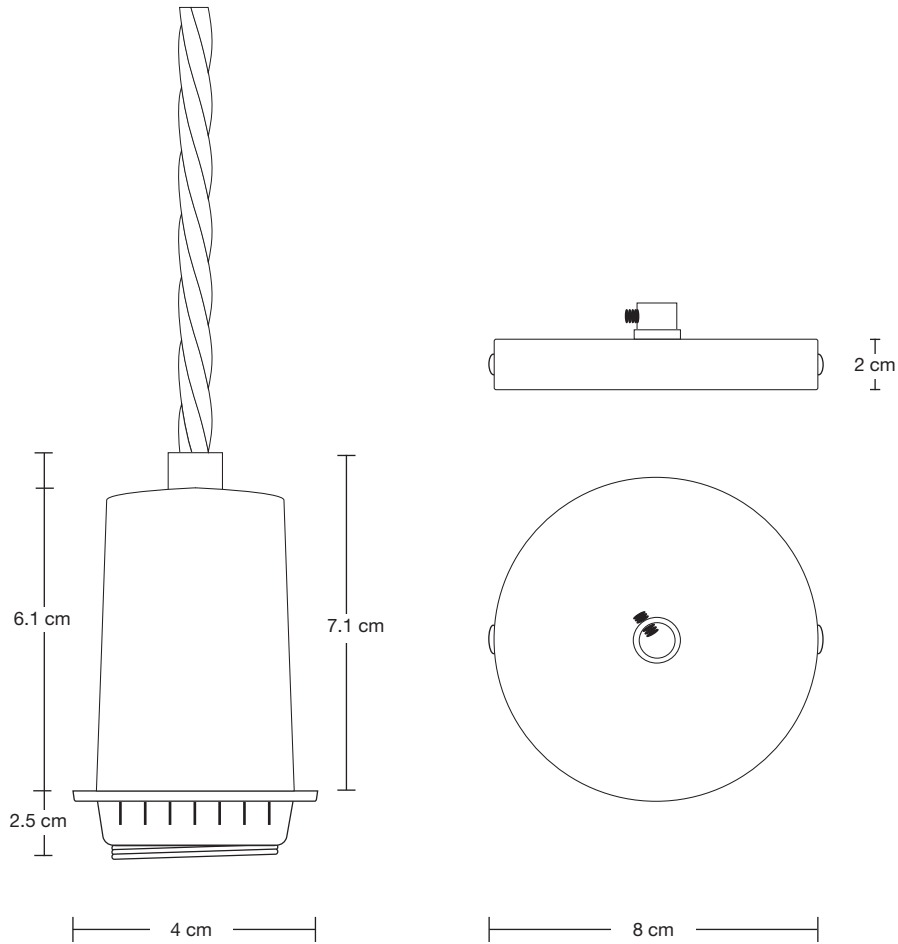

### DIMENSIONS

H: 27 cm x W: 46 cm x D: 46 cm

SHADE DIAMETER: 46 cm / 18.1"

SHADE HEIGHT: 27 cm / 10.6"

ROSE DIAMETER: 8 cm / 3.1"

ROSE HEIGHT: 2 cm / 0.7"

## Sleek Edison Cord Set ES E27 Bulb Holder

Bulb Required: Standard screw (E27) fitting, max 40W.

WEIGHT: 0.3 kg

### DIMENSIONS

H: 9.6 cm x W: 4 cm x D: 4 cm

HOLDER DIAMETER: 4 cm / 1.6"

HOLDER HEIGHT: 9.6 cm / 3.8"

ROSE DIAMETER: 8 cm / 3.2"

ROSE HEIGHT: 2 cm / 0.8"