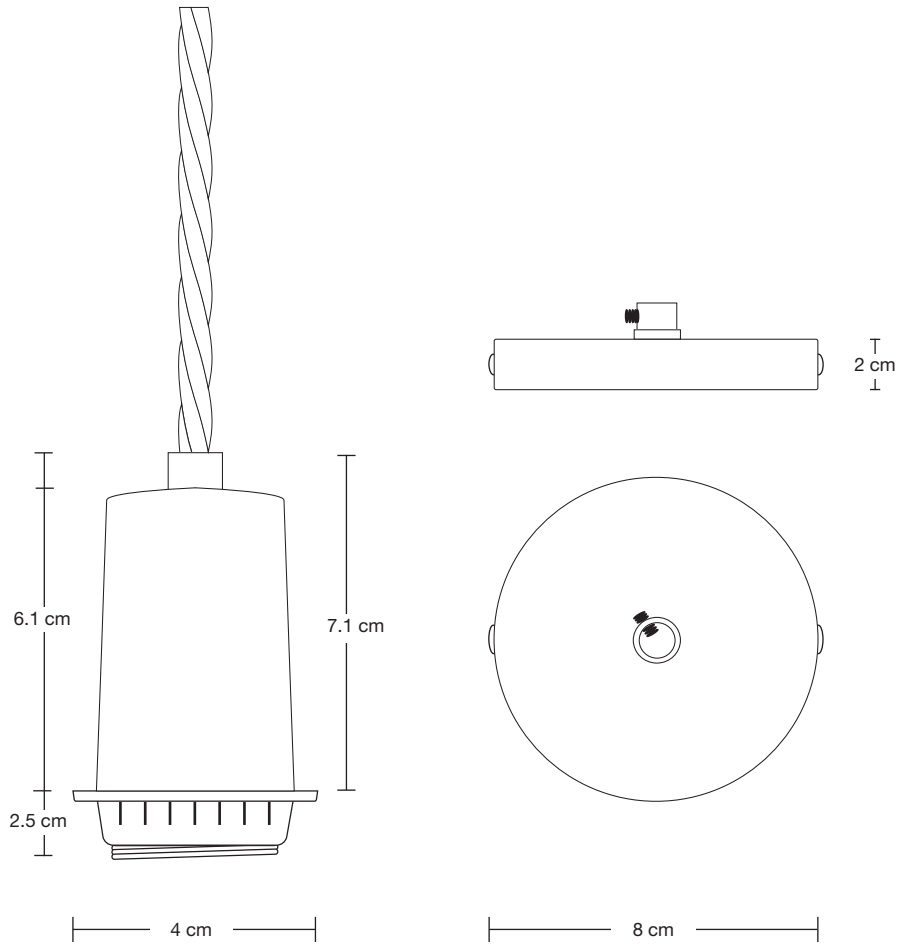

Bulb Required: Standard screw (E27) fitting, max 40W.

WEIGHT: 1.72 kg

INFORMATION

PRODUCT CODE: BH-RA-DIP12

FINISHES: Natural, Black

FLEX: 1 Meter Black Twisted flex

DIMENSIONS

H: 43 cm x W: 32 cm x D: 32 cm

SHADE DIAMETER: 32 cm / 12.5"

SHADE HEIGHT: 43 cm / 16.9"

ROSE DIAMETER: 8 cm / 3.1"

ROSE HEIGHT: 2 cm / 0.7"

Sleek Edison Cord Set ES E27 Bulb Holder

SPECIFICATIONS

We meet all UK and EU lighting and safety regulations.

Our products are hand finished to ensure an authentic vintage look and therefore they may vary slightly from those shown in the images.

Bulb Required: Standard screw (E27) fitting, max 40W.

WEIGHT: 0.3 kg

H: 9.6 cm x W: 4 cm x D: 4 cm

HOLDER DIAMETER: 4 cm / 1.6"

HOLDER HEIGHT: 9.6 cm / 3.8"

ROSE DIAMETER: 8 cm / 3.2"

ROSE HEIGHT: 2 cm / 0.8"