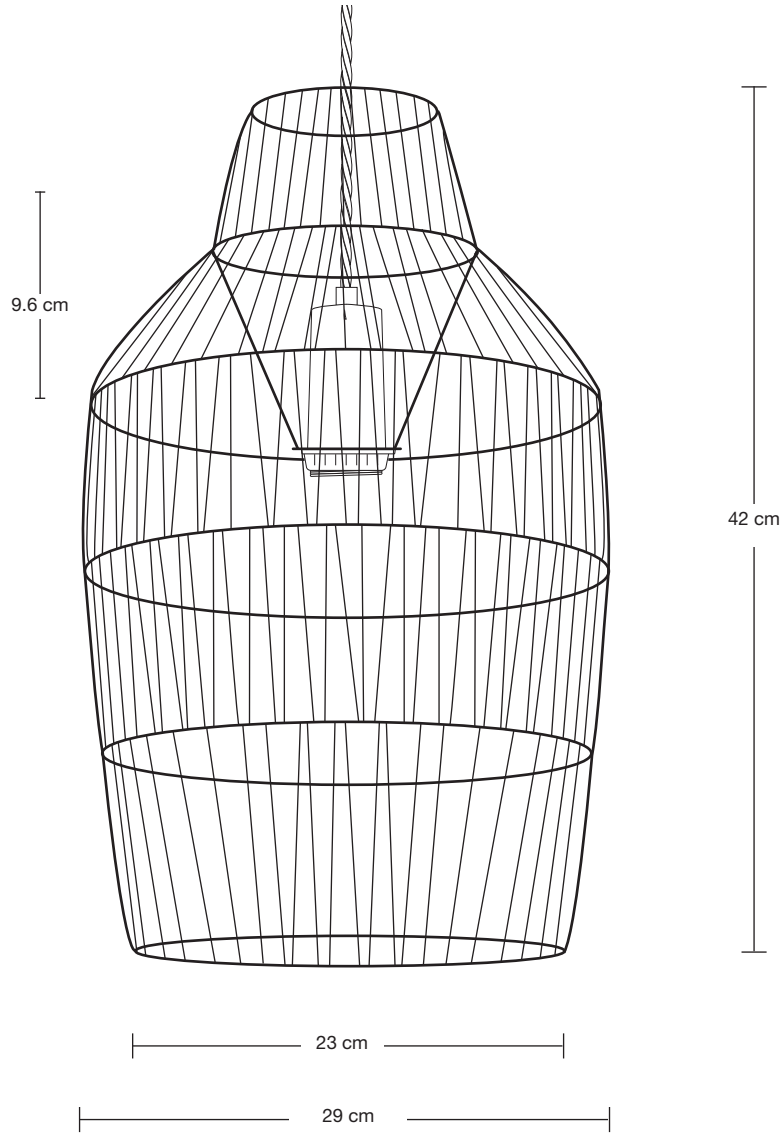

BOHO

Boho Rattan ceiling Pendant Light 11 Inch - Vase

SPECIFICATIONS

We meet all UK and EU lighting and safety regulations.

Our products are hand finished to ensure an authentic vintage look and therefore they may vary slightly from those shown in the images.

Bulb Required: Standard screw (E27) fitting, max 40W.

WEIGHT: 1.37 kg

INFORMATION

PRODUCT CODE: BH-RA-VAP11

FINISHES: Natural, Black

FLEX: 1 Meter Black Twisted flex

DIMENSIONS

H: 48 cm x W: 29 cm x D: 29 cm

SHADE DIAMETER: 29 cm / 11.4"

SHADE HEIGHT: 48 cm / 18.8"

ROSE DIAMETER: 8 cm / 3.1"

ROSE HEIGHT: 2 cm / 0.7"

INDUSTVILLE

Sleek Edison Cord Set ES E27 Bulb Holder

SPECIFICATIONS

We meet all UK and EU lighting and safety regulations.

H: 9.6 cm x W: 4 cm x D: 4 cm

HOLDER DIAMETER: 4 cm / 1.6"

HOLDER HEIGHT: 9.6 cm / 3.8"

ROSE DIAMETER: 8 cm / 3.2"

ROSE HEIGHT: 2 cm / 0.8"