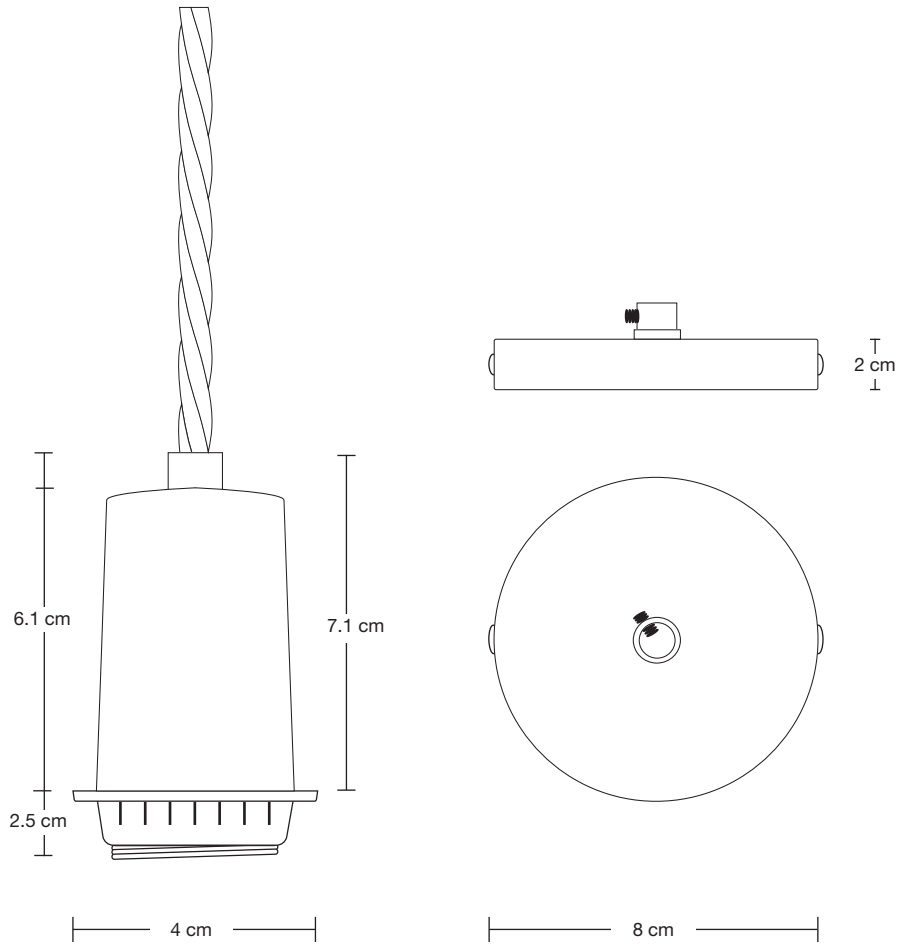

Bulb Required: Standard screw (E27) fitting, max 40W.

WEIGHT: 1.37 kg

INFORMATION

PRODUCT CODE: BH-RA-VAP11

FINISHES: Natural, Black

FLEX: 1 Meter Black Twisted flex

DIMENSIONS

H: 48 cm x W: 29 cm x D: 29 cm

SHADE DIAMETER: 29 cm / 11.4"

SHADE HEIGHT: 48 cm / 18.8"

ROSE DIAMETER: 8 cm / 3.1"

ROSE HEIGHT: 2 cm / 0.7"

INDUSTVILLE

Sleek Edison Cord Set ES E27 Bulb Holder

SPECIFICATIONS

We meet all UK and EU lighting and safety regulations.

Our products are hand finished to ensure an authentic vintage look and therefore they may vary slightly from those shown in the images.

Bulb Required: Standard screw (E27) fitting, max 40W.

WEIGHT: 0.3 kg

H: 9.6 cm x W: 4 cm x D: 4 cm

HOLDER DIAMETER: 4 cm / 1.6"

HOLDER HEIGHT: 9.6 cm / 3.8"

ROSE DIAMETER: 8 cm / 3.2"

ROSE HEIGHT: 2 cm / 0.8"