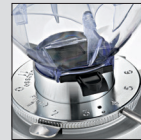

Micrometric grinding adjustment. The burrs are always working flat. (Adjustment with three springs)

Aluminium body. Removable stainless steel drip tray.

Unbreakable hopper.

Ring nut lock - coffee bean hopper lock (grinders with burrs Ø 83)