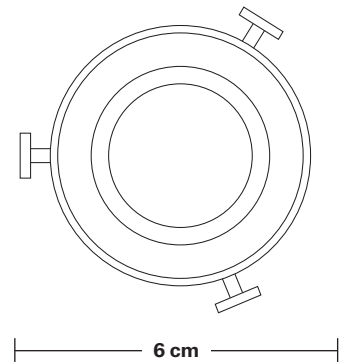

Brooklyn Cage Wall Light - 8 Inch - Rose

Product Code: BR-WCWL8-RS

H: 26.5 cm x W: 24 cm x D: 30 cm

SPECIFICATIONS

We meet all UK and EU lighting and safety regulations.

Our products are hand finished to ensure an authentic vintage look and therefore they may vary slightly from those shown in the images.

Shade Height (no holder): 20 cm / 7.8"

Holder Diameter: 6 cm / 2.5"

Holder Height: 18 cm / 7.1"

Wall Rose Diameter: 12 cm / 4.9"

Wall Rose Height: 2 cm / 0.8"

INDUSTVILLE

Brooklyn Wall Light Holder

Product Code: BR-WL

H: 18 cm x W: 12 cm x D: 20 cm

SPECIFICATIONS

We meet all UK and EU lighting and safety regulations.

Our products are hand finished to ensure an authentic vintage look and therefore they may vary slightly from those shown in the images.

DIMENSIONS

Holder Diameter: 6 cm / 2.5"

Holder Height: 18 cm / 7.1"

Projection: 20 cm / 7.9"

Ceiling Rose Diameter: 12 cm / 4.9"

Ceiling Rose Depth: 2 cm / 0.8"

INDUSTVILLE

Cage - 8 Inch - Rose - Shade Only