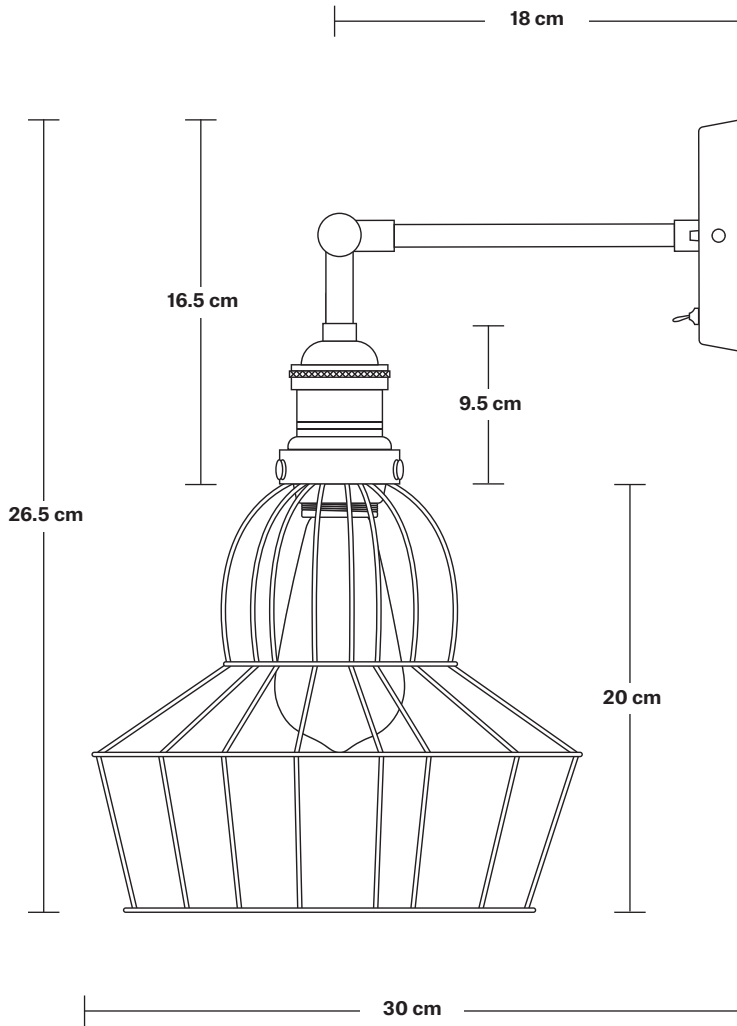

Brooklyn Cage Wall Light - 8 Inch - Rose

Product Code: BR-WCWL8-RS

H: 26.5 cm x W: 24 cm x D: 30 cm

SPECIFICATIONS

We meet all UK and EU lighting and safety regulations.

Our products are hand finished to ensure an authentic vintage look and therefore they may vary slightly from those shown in the images.

Wall mount screws not included.

The lights can be operated by both the flick switch or the main switch.

Holders available: Brass, Pewter and Copper.

Wall mount: Pewter.

DIMENSIONS

Shade Diameter: 24 cm / 9.5"

Shade Height (no holder): 20 cm / 7.8"

Holder Diameter: 6 cm / 2.5"

Holder Height: 18 cm / 7.1"

Wall Rose Diameter: 12 cm / 4.9"

Wall Rose Height: 2 cm / 0.8"

INDUSTVILLE

Brooklyn Wall Light Holder

Product Code: BR-WL

DIMENSIONS

Holder Diameter: 6 cm / 2.5"

Holder Height: 18 cm / 7.1"

Projection: 20 cm / 7.9"

Ceiling Rose Diameter: 12 cm / 4.9"

Ceiling Rose Depth: 2 cm / 0.8"

INDUSTVILLE

Cage - 8 Inch - Rose - Shade Only