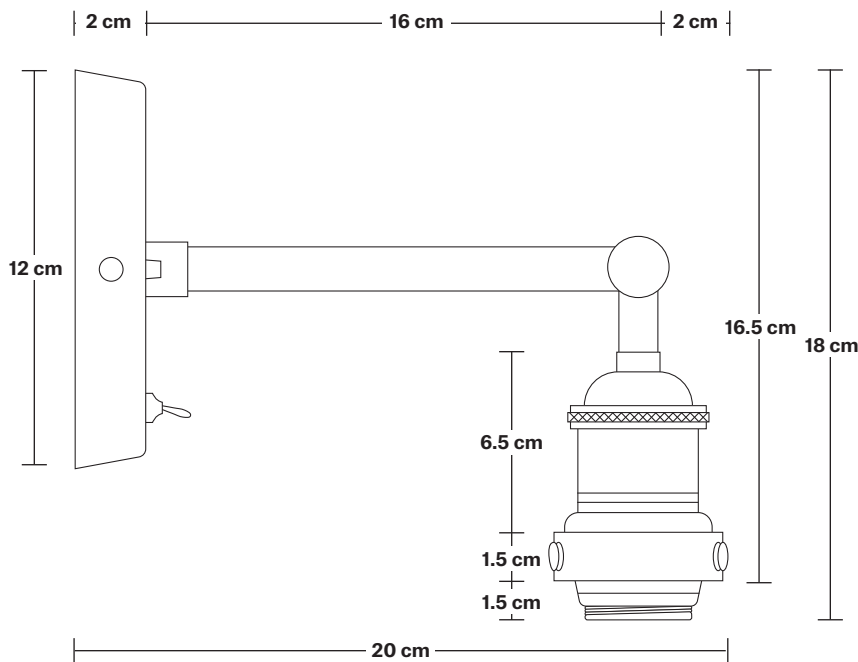

Brooklyn Cage Wall Light - 8 Inch - Rose

Product Code: BR-WCWL8-RS

H: 26.5 cm x W: 24 cm x D: 30 cm

SPECIFICATIONS

We meet all UK and EU lighting and safety regulations.

Our products are hand finished to ensure an authentic vintage look and therefore they may vary slightly from those shown in the images.

Shade Height (no holder): 20 cm / 7.8"

Holder Diameter: 6 cm / 2.5"

Holder Height: 18 cm / 7.1"

Wall Rose Diameter: 12 cm / 4.9"

Wall Rose Height: 2 cm / 0.8"

INDUSTVILLE

Brooklyn Wall Light Holder

Product Code: BR-WL

H: 18 cm x W: 12 cm x D: 20 cm

SPECIFICATIONS

We meet all UK and EU lighting and safety regulations.

Our products are hand finished to ensure an authentic vintage look and therefore they may vary slightly from those shown in the images.

DIMENSIONS

Holder Diameter: 6 cm / 2.5"

Holder Height: 18 cm / 7.1"

Projection: 20 cm / 7.9"

Ceiling Rose Diameter: 12 cm / 4.9"

Ceiling Rose Depth: 2 cm / 0.8"

INDUSTVILLE

Cage - 8 Inch - Rose - Shade Only