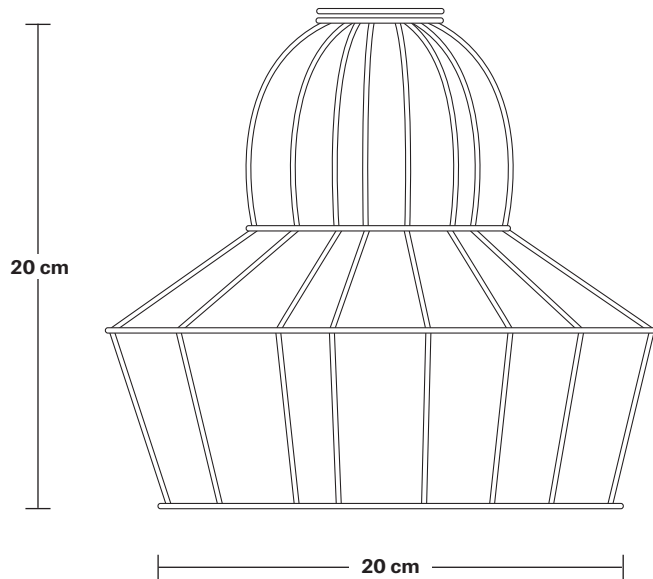

Brooklyn Cage Wall Light - 8 Inch - Rose

Product Code: BR-WCWL8-RS

H: 26.5 cm x W: 24 cm x D: 30 cm

SPECIFICATIONS

We meet all UK and EU lighting and safety regulations.

Our products are hand finished to ensure an authentic vintage look and therefore they may vary slightly from those shown in the images.

H: 18 cm x W: 12 cm x D: 20 cm

SPECIFICATIONS

We meet all UK and EU lighting and safety regulations.

Our products are hand finished to ensure an authentic vintage look and therefore they may vary slightly from those shown in the images.

DIMENSIONS

Holder Diameter: 6 cm / 2.5"

Holder Height: 18 cm / 7.1"

Projection: 20 cm / 7.9"

Ceiling Rose Diameter: 12 cm / 4.9"

Ceiling Rose Depth: 2 cm / 0.8"

INDUSTVILLE

Cage - 8 Inch - Rose - Shade Only

Product Code: WC8-RS-SO

H: 20 cm x W: 24 cm x D: 24 cm

SPECIFICATIONS

We meet all UK and EU lighting and safety regulations.

Our products are hand finished to ensure an authentic vintage look and therefore they may vary slightly from those shown in the images.