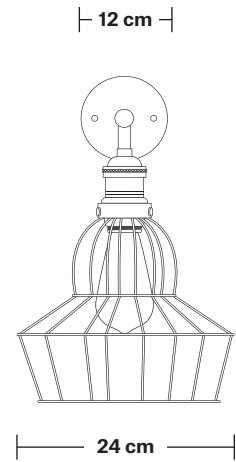

Brooklyn Cage Wall Light - 8 Inch - Rose

Product Code: BR-WCWL8-RS

H: 26.5 cm x W: 24 cm x D: 30 cm

SPECIFICATIONS

We meet all UK and EU lighting and safety regulations.

Our products are hand finished to ensure an authentic vintage look and therefore they may vary slightly from those shown in the images.

Shade Height (no holder): 20 cm / 7.8"

Holder Diameter: 6 cm / 2.5"

Holder Height: 18 cm / 7.1"

Wall Rose Diameter: 12 cm / 4.9"

Wall Rose Height: 2 cm / 0.8"

INDUSTVILLE

Brooklyn Wall Light Holder

Product Code: BR-WL

H: 18 cm x W: 12 cm x D: 20 cm

SPECIFICATIONS

We meet all UK and EU lighting and safety regulations.

Our products are hand finished to ensure an authentic vintage look and therefore they may vary slightly from those shown in the images.

DIMENSIONS

Holder Diameter: 6 cm / 2.5"

Holder Height: 18 cm / 7.1"

Projection: 20 cm / 7.9"

Ceiling Rose Diameter: 12 cm / 4.9"

Ceiling Rose Depth: 2 cm / 0.8"

INDUSTVILLE

Cage - 8 Inch - Rose - Shade Only