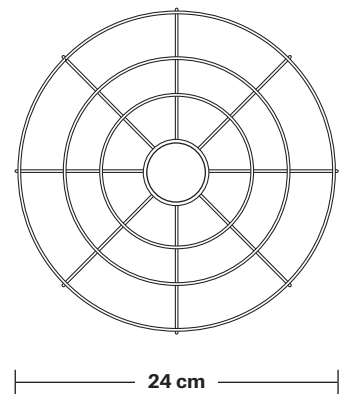

Shade Height (no holder): 20 cm / 7.8"

Holder Diameter: 6 cm / 2.5"

Holder Height: 18 cm / 7.1"

Wall Rose Diameter: 12 cm / 4.9"

Wall Rose Height: 2 cm / 0.8"

INDUSTVILLE

Brooklyn Wall Light Holder

Product Code: BR-WL

H: 18 cm x W: 12 cm x D: 20 cm

SPECIFICATIONS

We meet all UK and EU lighting and safety regulations.

Our products are hand finished to ensure an authentic vintage look and therefore they may vary slightly from those shown in the images.

DIMENSIONS

Holder Diameter: 6 cm / 2.5"

Holder Height: 18 cm / 7.1"

Projection: 20 cm / 7.9"

Ceiling Rose Diameter: 12 cm / 4.9"

Ceiling Rose Depth: 2 cm / 0.8"

INDUSTVILLE

Cage - 8 Inch - Rose - Shade Only

Product Code: WC8-RS-SO

H: 20 cm x W: 24 cm x D: 24 cm

SPECIFICATIONS

We meet all UK and EU lighting and safety regulations.

Our products are hand finished to ensure an authentic vintage look and therefore they may vary slightly from those shown in the images.