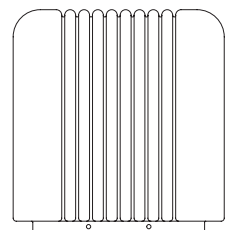

PRODUCT DATA

Design	Angelo Mangiarotti. 1978 / 2023
Product type	Portable table lamp
Environment	Indoor
Materials	Base in die-cast aluminium with black powder coat, shade in mouth blown glass
Light source	2 x 1W 2.700K integrated LEDs
Battery	Lithium Polymer 3.7V 4.000mAh
Operating time	Approx. 14 hours at 70%
Dimmability	3 levels (40% - 70% - 100%)
Recharging	5V DC, 1A, max 5W, via USB-C 3,5 to 4 hours for full recharge
Cord	2m USB-C cable included
Certifications	CE/UL

ARTICLE CODES

203175	Lari Mini
--------	-----------

24 cm | 9 1/2"

11 cm | 4 1/3"

21 cm | 8 1/4"