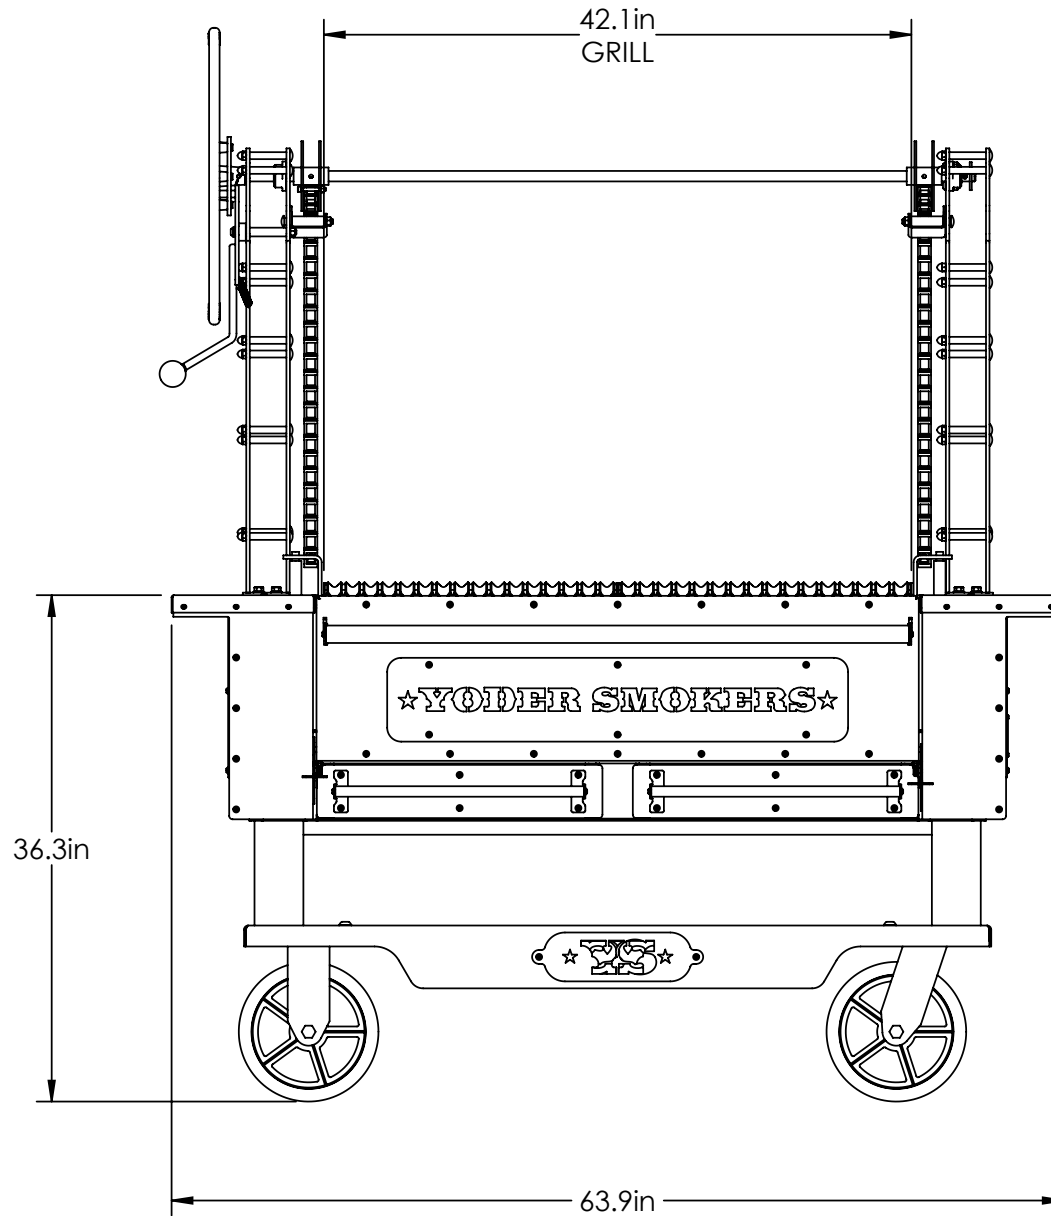

42" EL DORADO

Overall Height: **76.9 in.** Overall Depth: **34 in.** Overall Length: **63.9 in.** Total Weight: **831 lbs.**

42" EL DORADO

Overall Height: **76.9 in.** Overall Depth: **34 in.** Overall Length: **63.9 in.** Total Weight: **831 lbs.**