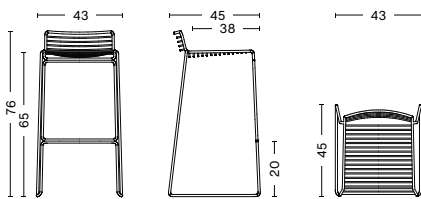

## HEE BAR STOOL

DESIGN BY HEE WELLING, 2005

The absence of superfluous details in the Hee Bar Stool seems even more pronounced by its height and the presence of long slender legs. The ultimate in elemental design, this versatile bar/counter stool has a simple, uncluttered expression with excellent stability. Stackable and weather-proof, the versatile Hee Bar Stool is available in several colour options as well as a hot galvanised variant, making it suitable for numerous indoor and outdoor contexts in both public spaces and home environments.

### DIMENSIONS

HEE BAR STOOL LOW  
WIDTH 43 CM  
DEPTH 45 CM  
HEIGHT 76 CM  
SEAT HEIGHT 65 CM  
SEAT DEPTH 38 CM

HEE BAR STOOL HIGH  
WIDTH 43 CM  
DEPTH 45 CM  
HEIGHT 86 CM  
SEAT HEIGHT 75 CM  
SEAT DEPTH 38 CM

## DIMENSIONS

WIDTH 36 CM  
DEPTH 33 CM  
HEIGHT 3 CM