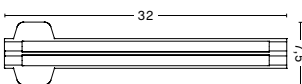

ACCESSORIES

FLOOR LINKING DEVICE

Grey plastic. Please note, the linking device is not pre-mounted to the frame.