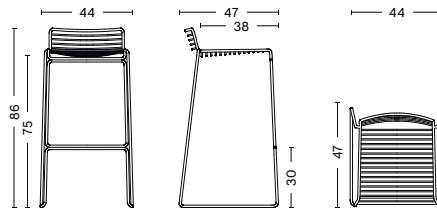

## HEE BAR STOOL

DESIGN BY HEE WELLING, 2005

The absence of superfluous details in the Hee Bar Stool seems even more pronounced by its height and the presence of long slender legs. The ultimate in elemental design, this versatile bar/counter stool has a simple, uncluttered expression with excellent stability. Stackable and weather-proof, the versatile Hee Bar Stool is available in several colour options as well as a hot galvanised variant, making it suitable for numerous indoor and outdoor contexts in both public spaces and home environments.

### DIMENSIONS

HEE BAR STOOL LOW  
WIDTH 43 CM  
DEPTH 45 CM  
HEIGHT 76 CM  
SEAT HEIGHT 65 CM  
SEAT DEPTH 38 CM

HEE BAR STOOL HIGH  
WIDTH 43 CM  
DEPTH 45 CM  
HEIGHT 86 CM  
SEAT HEIGHT 75 CM  
SEAT DEPTH 38 CM

## DIMENSIONS

WIDTH 36 CM  
DEPTH 33 CM  
HEIGHT 3 CM