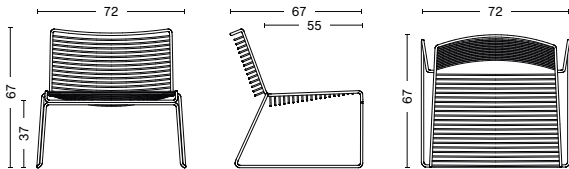

## HEE LOUNGE CHAIR

DESIGN BY HEE WELLING, 2005

With its wide, welcoming seat and low height, Hee Lounge Chair is definitely the most laid-back model in the Hee series. Although the elemental design is visible here in more relaxed proportions, it still retains the same light, understated aesthetics, and functional properties as the rest of the family. Stackable and weather-proof, the versatile Hee Lounge Chair is available in several colour options as well as a hot galvanised variant, making it suitable for numerous indoor and outdoor contexts in both public spaces and home environments.

### DIMENSIONS

WIDTH 72 CM  
DEPTH 67 CM  
HEIGHT 67 CM  
SEAT HEIGHT 37 CM  
SEAT DEPTH 55 CM

### DIMENSIONS

WIDTH 63 CM  
DEPTH 46 CM  
HEIGHT 3 CM