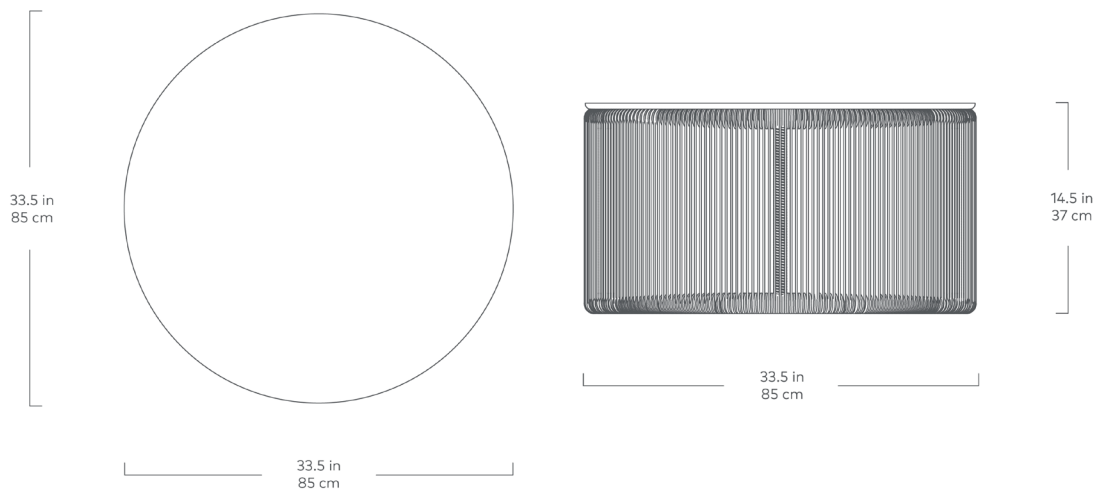

# Palma Coffee Table

White  
Oak

An exploration of materials and craftsmanship, our Palma Tables combine a coastal-modern ethos with Scandinavian aesthetics. These contemporary accents have a perimeter wrapped expertly with Danish cord, an old-world technique that was embraced enthusiastically by Mid-century designers for its sustainability, durability and warm texture. The cord, derived from natural wood fiber, is woven continuously to create a dynamic visual rhythm that feels simultaneously solid and airy. Palma's top is crafted with solid American Oak details, finished by hand with a beautiful matte stain. Available as a coffee table and end table, which can be arranged separately or together as a sculptural set.

# Palma Coffee Table

- Sustainable Danish cord is wrapped around a durable, powder-coated metal frame.
- Tabletop is constructed with engineered wood core for strength and stability, surface-faced with thick, real wood veneer.
- Solid wood details on the underside of the tabletop allow for a rounded edge profile.
- Tables are finished with Rubio® Monocoat - a durable, matte, oil-based protector designed to highlight the beauty of natural wood.
- Wood finish is certified 0% VOC and is an all-natural, environmentally friendly product.
- Surface can be revitalized as desired. Visit Rubio® Monocoat website for more information.
- Non-marking leveler feet can be adjusted for stability on uneven floor surfaces.
- It is normal for solid wood to expand and shrink as a result of variations in environmental humidity. A consistent humidity level of approximately 50% is recommended to prevent cracks and surface splits.
- Wood is a natural material, with variations in grain pattern and colour that make each design unique.