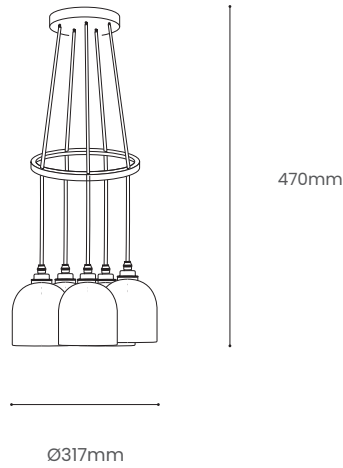

BUE CHANDELIER

Product Specification

Tom Raffield

Bue Waterfall Chandelier

Bue Chandelier

Rooted in Scandinavian serenity, the Kera Lighting Range contrasts clean, sculptural lines with raw, natural materials that intrigue your sense of touch. The beautifully simple silhouettes showcase minimal design that will transform your extraordinary interiors.

Five hand glazed, ceramic Bue Pendants cascade to cast a calming collection of warm spotlights upon your space. United by a steam bent, sustainably sourced, ash ring, the sleek lighting design showcases understated beauty through a neutral colour palette and minimalist profile. Perfect for creating a statement within entrances, stairwells and high-ceiling spaces, the modern chandelier complements an array of interiors.

The way forward? Paring it back.

Product Type : Chandelier	SKU	Wood types	Dimensions L x W x H (mm)		Weight (kg)	
			Unboxed	Boxed	Unboxed	Boxed
Bue Chandelier	TR-BUE-CHAN-A	Ash	Ø317 x 470	457 x 457 x 305	4.9	6.7
Bue Waterfall Chandelier	TR-BUE-CHAN-WFL-A	Ash	Ø317 x 1670			
Materials	Ash			Other materials Black powder coated metal ceiling plate		
Finish	Non-toxic, hard wearing water based varnish - satin					
Ceiling kit options	Black ceiling rose and brass bulb holders	Ceiling kit Ceiling rose: Ø150mm E27 (240v)	Flex Flex colour: black fabric Flex length: 3m (Adjustable)	Recommended light bulbs Max 25W LED		
Care information	Dusting your light regularly and with a light feather duster should keep your light looking clean, otherwise wipe with a damp cloth and remove any moisture with a dry cloth. Gentle furniture polishes can also be used.					
Additional information	- Suitable for use on 240v circuits. - Installation instructions and fixings included. - This product must be installed by a qualified electrician.					

Tom Raffield Ltd, F3 Church View Business Park, Bickland Water Rd, Falmouth TR11 4FZ, UK
tomraffield.com contact@tomraffield.com +44 (0) 1326 722725 #tomraffield @tomraffield

Due to the character of handcrafted natural products, all dimensions are approximate. Wood colour may slightly vary.
All products, prices and leadtimes are correct at time of print and are subject to change without notice.