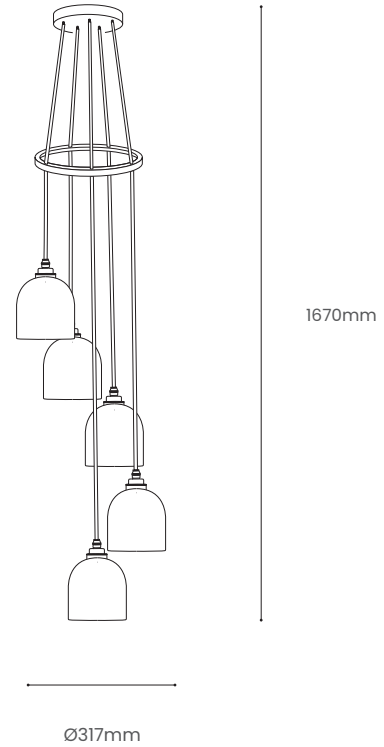

BUE CHANDELIER

Product Specification

Tom Raffield

Bue Waterfall Chandelier

Bue Chandelier

Rooted in Scandinavian serenity, the Kera Lighting Range contrasts clean, sculptural lines with raw, natural materials that intrigue your sense of touch. The beautifully simple silhouettes showcase minimal design that will transform your extraordinary interiors.

The way forward? Paring it back.

Product Type : Chandelier	SKU	Wood types	Dimensions L x W x H (mm)		Weight (kg)	
			Unboxed	Boxed	Unboxed	Boxed
Bue Chandelier	TR-BUE-CHAN-A	Ash	Ø317 x 470	457 x 457 x 305	4.9	6.7
Bue Waterfall Chandelier	TR-BUE-CHAN-WFL-A	Ash	Ø317 x 1670			
Materials	Ash 			Other materials Black powder coated metal ceiling plate		
Finish	Non-toxic, hard wearing water based varnish - satin					
Ceiling kit options	Black ceiling rose and brass bulb holders 	Ceiling kit Ceiling rose: Ø150mm E27 (240v)	Flex Flex colour: black fabric  Flex length: 3m (Adjustable)	Recommended light bulbs Max 25W LED		
Care information	Dusting your light regularly and with a light feather duster should keep your light looking clean, otherwise wipe with a damp cloth and remove any moisture with a dry cloth. Gentle furniture polishes can also be used.					
Additional information	<ul style="list-style-type: none"> Suitable for use on 240v circuits. Installation instructions and fixings included. This product must be installed by a qualified electrician. 					